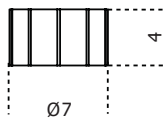

# Desk Card Holder

2014

Desk card holder in solid bright brass.

Cm (L x W x H)  
Ø7 x 4

Inches (L x W x H)  
Ø3 x 1¾