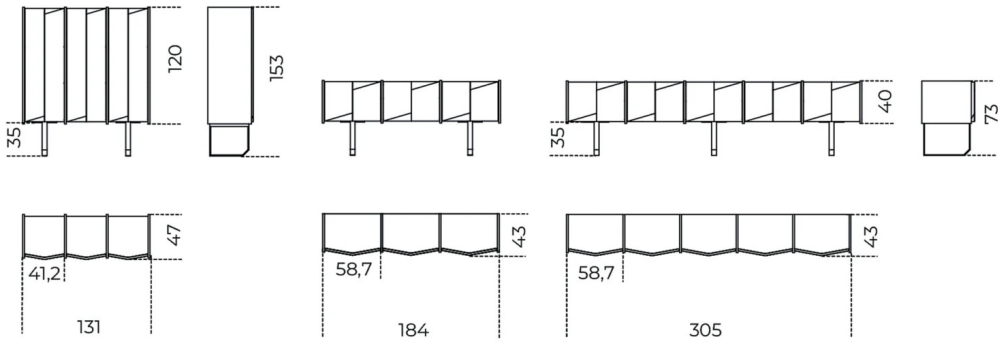

Versione freestanding / Freestanding version