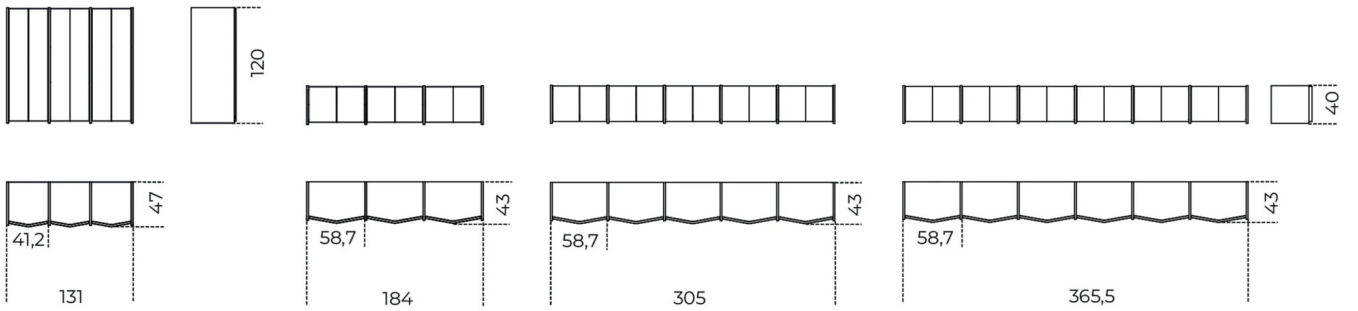

Versione pensile / Suspended version