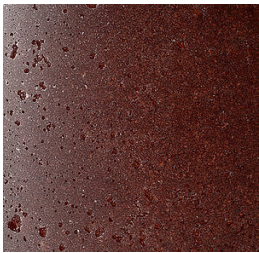


Dock

Marialaura Rossiello Irvine
2026

Coffee table made of travertine powder. Also available in recycled glass powder "bonbon glass" available in the colors "ciliegia" or "menta-glaciale".

Cm (L x P x H)
40 x 20 x 50

Inches (L x P x H)
15³/₄ x 8 x 19³/₄

Finishes

Natural stone powder

Travertine powder

Recycled glass powder

"Bonbon glass" ciliegia

"Bonbon glass" menta-glaciale