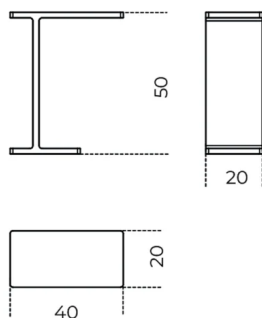


Dock

Marialaura Rossiello Irvine
2026

Coffee table made of travertine powder. Also available in recycled glass powder "bonbon glass" available in the colors "ciliegia" or "menta-glaciale".

Cm (L x P x H)
40 x 20 x 50

Inches (L x P x H)
15³/₄ x 8 x 19³/₄

Finishes

Natural stone powder

Travertine powder

Recycled glass powder

"Bonbon glass" ciliegia

"Bonbon glass" menta-glaciale