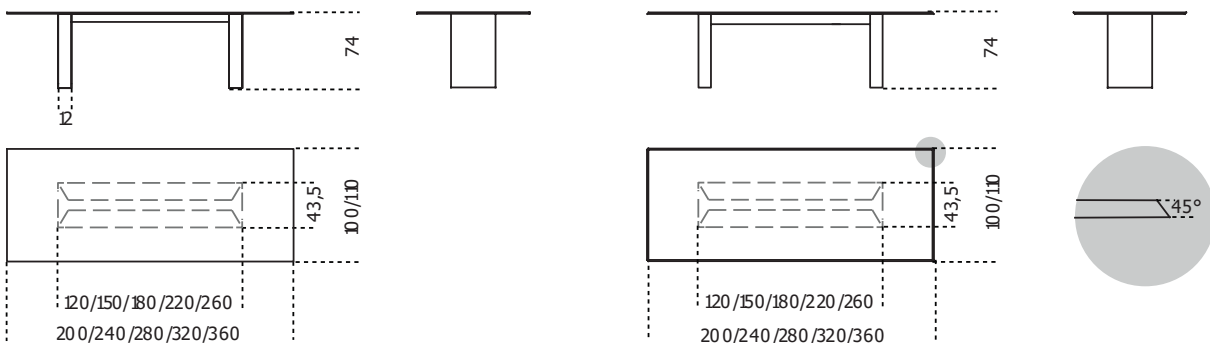

Gallotti&Radice

Dolm

2012

Table with 15mm extralight glass top, painted only in the middle part as per samples in the bright version. 45° alternated bevelled glass top. Also available in the version with not bevelled glass top. Wooden base covered by 6mm tempered bright painted glass. The painting of the glass top in the middle part can only be done in the bright version.

Cm (L x W x H)	Inches (L x W x H)
200 x 100 x 74	78¾ x 39½ x 29¼
240 x 100 x 74	94½ x 39½ x 29¼
280 x 110 x 74	110¼ x 43½ x 29¼
320 x 110 x 74	126 x 43½ x 29¼
360 x 110 x 74	141¾ x 43½ x 29¼

Piano bisellato
Bevelled glass top