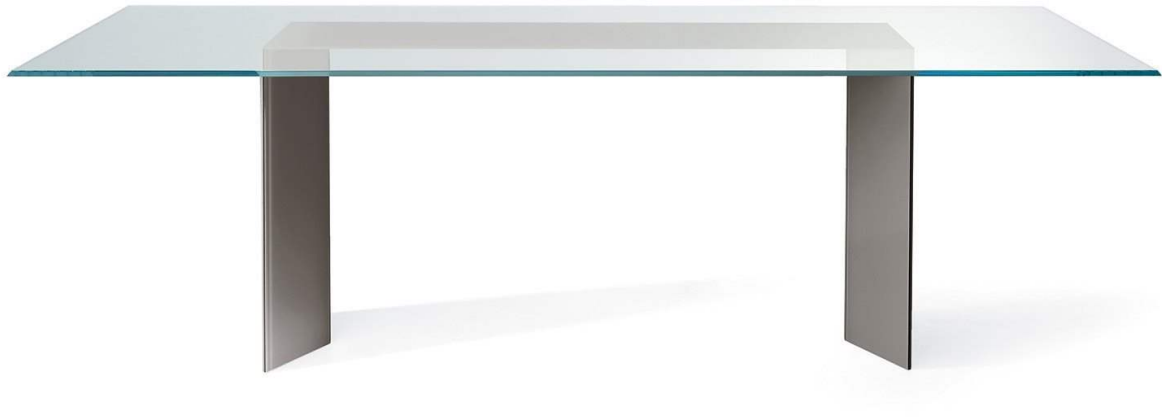

Gallotti&Radice

Dolm

2012

Table with 15mm extralight glass top, painted only in the middle part as per samples in the bright version. 45° alternated bevelled glass top. Also available in the version with not bevelled glass top. Wooden base covered by 6mm tempered bright painted glass. The painting of the glass top in the middle part can only be done in the bright version.

Cm (L x W x H)	Inches (L x W x H)
200 x 100 x 74	78¾ x 39½ x 29¼
240 x 100 x 74	94½ x 39½ x 29¼
280 x 110 x 74	110¼ x 43½ x 29¼
320 x 110 x 74	126 x 43½ x 29¼
360 x 110 x 74	141¾ x 43½ x 29¼

Piano bisellato
Bevelled glass top

Finishings

Glass

Bright black

Bright blue-grey

Bright cadet blue

Bright cement

Bright champagne

Bright dark grey