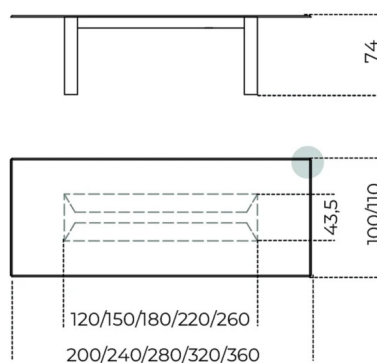

Dolm

Oscar e Gabriele Buratti
2012

Table with 15mm extralight glass top, painted only in the middle part as per samples in the bright version. 45° alternated bevelled glass top. Also available in the version with not bevelled glass top. Wooden base covered by 6mm tempered bright painted glass. The painting of the glass top in the middle part can only be done in the bright version.

Cm (L x P x H)

200 x 100 x 74
240 x 100 x 74
280 x 110 x 74
320 x 110 x 74
360 x 110 x 74

Inches (L x P x H)

78¾ x 39½ x 29¼
94½ x 39½ x 29¼
110¾ x 43½ x 29¼
126 x 43½ x 29¼
141¾ x 43½ x 29¼

Piano bisellato
Bevelled glass top