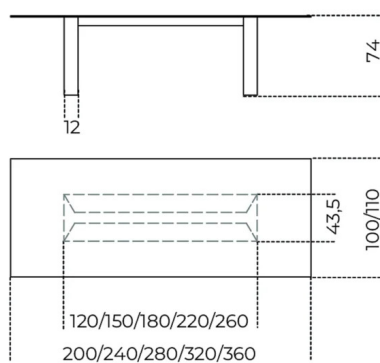

Dolm

Oscar e Gabriele Buratti
2012

Table with 15mm extralight glass top, painted only in the middle part as per samples in the bright version. 45° alternated bevelled glass top. Also available in the version with not bevelled glass top. Wooden base covered by 6mm tempered bright painted glass. The painting of the glass top in the middle part can only be done in the bright version.

Cm (L x P x H)

200 x 100 x 74
240 x 100 x 74
280 x 110 x 74
320 x 110 x 74
360 x 110 x 74

Inches (L x P x H)

78¾ x 39½ x 29¼
94½ x 39½ x 29¼
110¾ x 43½ x 29¼
126 x 43½ x 29¼
141¾ x 43½ x 29¼

Piano bisellato
Bevelled glass top