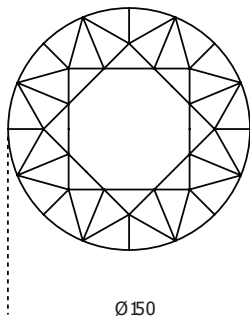

# Dream

2007

5mm hand polished mirror with octagonal central part and frame composed of 40 mirrors inclined on different levels.

Cm (L x W x H)	Inches (L x W x H)
Ø120	Ø47¼
Ø150	Ø59¼

Ø120

6

Ø150

6