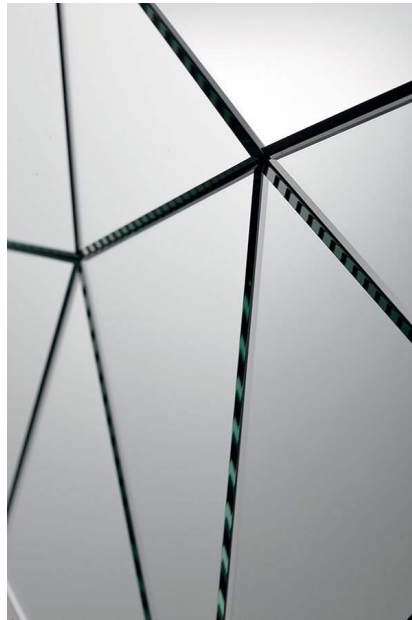

# Dream

2007

5mm hand polished mirror with octagonal central part and frame composed of 40 mirrors inclined on different levels.

Cm (L x W x H)	Inches (L x W x H)
Ø120	Ø47¼
Ø150	Ø59¼

Ø120

6

Ø150

6

## Glass

Mirror