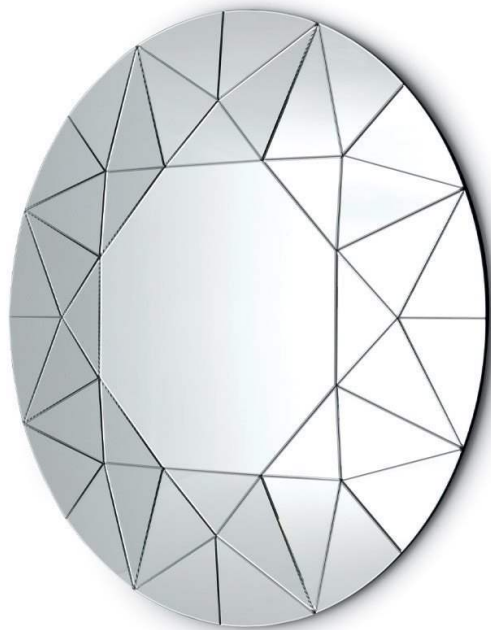

# Dream

2007

5mm hand polished mirror with octagonal central part and frame composed of 40 mirrors inclined on different levels.

Cm (L x W x H)	Inches (L x W x H)
Ø120	Ø47¼
Ø150	Ø59¼

Ø120

6

Ø150

6

## Glass

Mirror