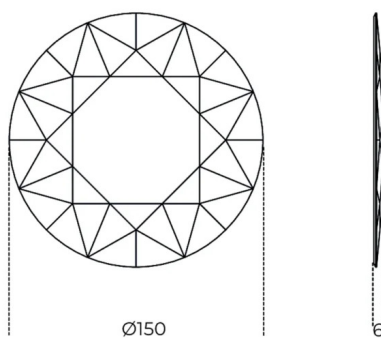

Dream

Ricardo Bello Dias
2007

5mm hand polished mirror with octagonal central part and frame composed of 40 mirrors inclined on different levels.

Dimensioni / size

Cm (Ø x H)

120 x 0

150 x 0

Dimensioni / size

Inches (Ø x H)

47³/₄ x 0

59³/₄ x 0

Finishes

Glass

Mirror