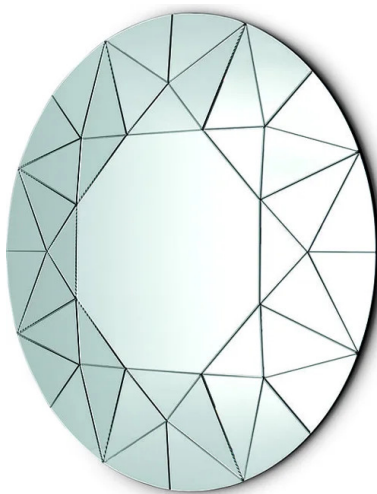

Dream

Ricardo Bello Dias
2007

5mm hand polished mirror with octagonal central part and frame composed of 40 mirrors inclined on different levels.

Dimensioni / size

Cm (Ø x H)

120 x 0

150 x 0

Dimensioni / size

Inches (Ø x H)

47³/₄ x 0

59³/₄ x 0

Finishes

Glass

Mirror