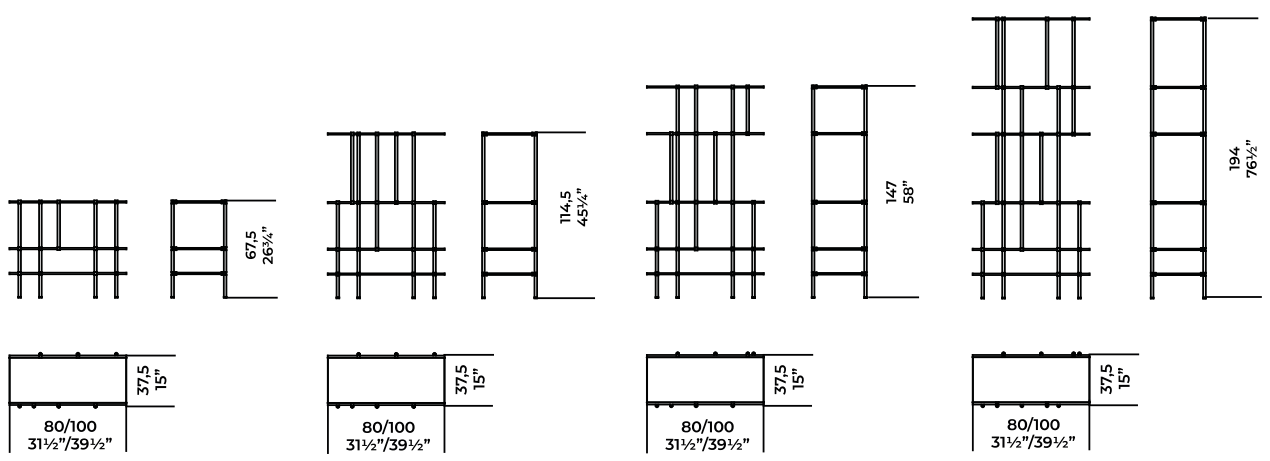

# Drizzle

2012

Modular shelving system with black anodised aluminium structure and satin brass shelf supports. 8mm extralight tempered glass shelves. Also available in 8mm smoked "grigio Italia" glass.

Cm (L x W x H)	Inches (L x W x H)
80 x 37.5 x 67.5	31½ x 15 x 26¾
80 x 37.5 x 114.5	31½ x 15 x 45¼
80 x 37.5 x 147	31½ x 15 x 58
80 x 37.5 x 194	31½ x 15 x 76½
100 x 37.5 x 67.5	39½ x 15 x 26¾
100 x 37.5 x 114.5	39½ x 15 x 45¼
100 x 37.5 x 147	39½ x 15 x 58
100 x 37.5 x 194	39½ x 15 x 76½