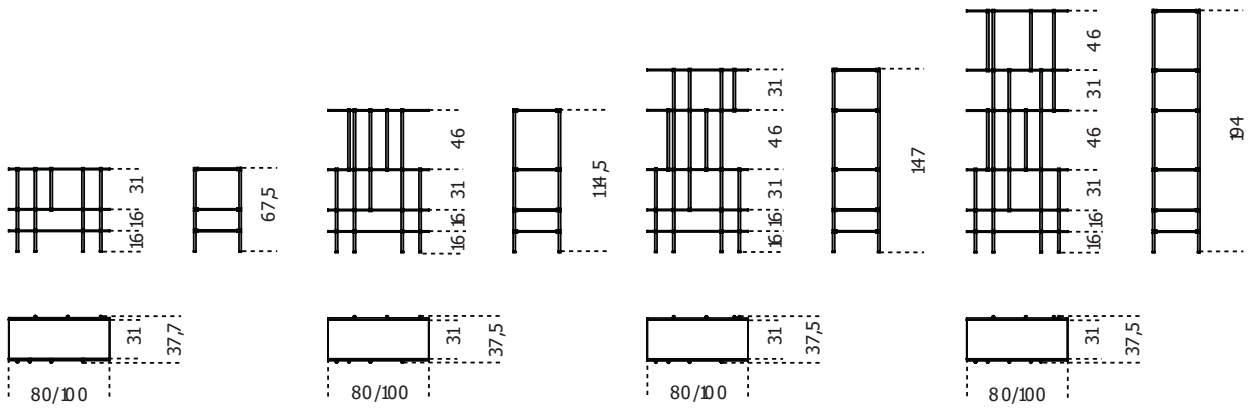

# Drizzle

2012

Modular shelving system with black anodised aluminium structure and satin brass shelf supports. 8mm extralight tempered glass shelves. Also available in 8mm smoked "grigio Italia" glass.

Cm (L x W x H)	Inches (L x W x H)
80 x 37.5 x 67.5	31½ x 15 x 26¾
80 x 37.5 x 114.5	31½ x 15 x 45¼
80 x 37.5 x 147	31½ x 15 x 58
80 x 37.5 x 194	31½ x 15 x 76½
100 x 37.5 x 67.5	39½ x 15 x 26¾
100 x 37.5 x 114.5	39½ x 15 x 45¼
100 x 37.5 x 147	39½ x 15 x 58
100 x 37.5 x 194	39½ x 15 x 76½