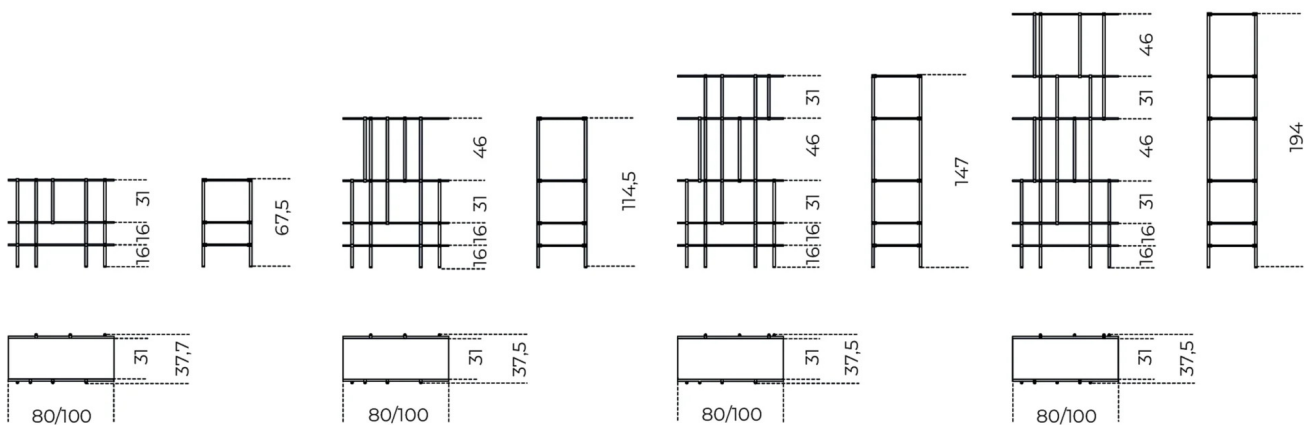

Drizzle

Luca Nichetto
2012

Modular shelving system with black anodised aluminium structure and satin brass shelf supports. 8mm extralight tempered glass shelves. Also available in 8mm smoked "grigio Italia" glass.

Cm (L x P x H)

80 x 37.5 x 67.5
80 x 37.5 x 114.5
80 x 37.5 x 147
80 x 37.5 x 194
100 x 37.5 x 67.5
100 x 37.5 x 114.5
100 x 37.5 x 147
100 x 37.5 x 194

Inches (L x P x H)

31½ x 15 x 26¾
31½ x 15 x 45¾
31½ x 15 x 58
31½ x 15 x 76½
39½ x 15 x 26¾
39½ x 15 x 45¾
39½ x 15 x 58
39½ x 15 x 76½