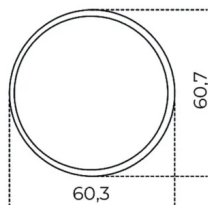

Drummers

Massimo Castagna
2023

Coffee table in rigid polyurethane covered with spatulated lime in the "burro" color.

Dimensioni / size

Cm (Ø x H)

31 x 45

Cm (L x P x H)

60.3 x 60.7 x 27

88.3 x 88.2 x 20

Dimensioni / size

Inches (Ø x H)

12¹/₄ x 17³/₄

Inches (L x P x H)

23³/₄ x 24 x 10³/₄

35 x 34³/₄ x 8

Finishes