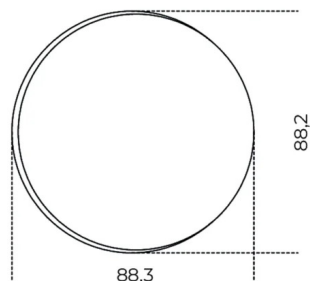

Drummers

Massimo Castagna
2023

Coffee table in rigid polyurethane covered with spatulated lime in the "burro" color.

Dimensioni / size

Cm (Ø x H)

31 x 45

Cm (L x P x H)

60.3 x 60.7 x 27

88.3 x 88.2 x 20

Dimensioni / size

Inches (Ø x H)

12¹/₄ x 17³/₄

Inches (L x P x H)

23³/₄ x 24 x 10³/₄

35 x 34³/₄ x 8

Finishes