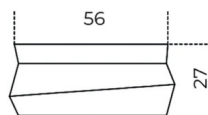

Drummers

Massimo Castagna
2023

Coffee table in rigid polyurethane covered with spatulated lime in the "burro" color.

Dimensioni / size

Cm (Ø x H)

31 x 45

Cm (L x P x H)

60.3 x 60.7 x 27

88.3 x 88.2 x 20

Dimensioni / size

Inches (Ø x H)

12¹/₄ x 17³/₄

Inches (L x P x H)

23³/₄ x 24 x 10³/₄

35 x 34³/₄ x 8

Finishes