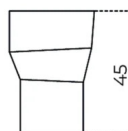

Drummers

Massimo Castagna
2023

Coffee table in rigid polyurethane covered with spatulated lime in the "burro" color.

Dimensioni / size

Cm (Ø x H)

31 x 45

Cm (L x P x H)

60.3 x 60.7 x 27

88.3 x 88.2 x 20

Dimensioni / size

Inches (Ø x H)

12¹/₄ x 17³/₄

Inches (L x P x H)

23³/₄ x 24 x 10³/₄

35 x 34³/₄ x 8

Finishes