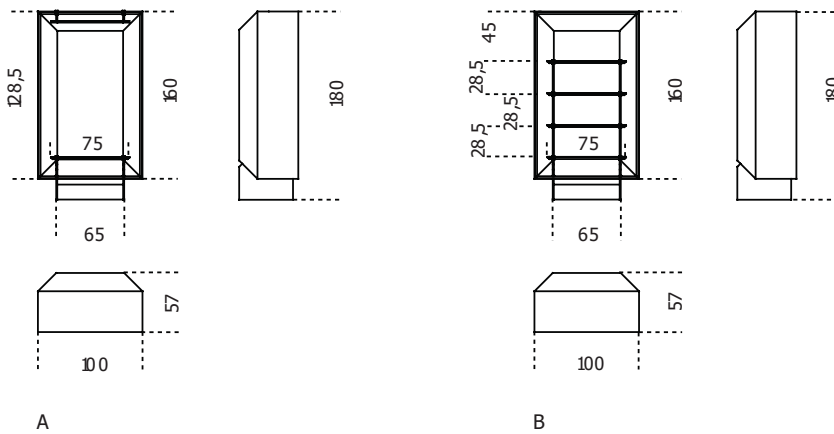

# Duale

2019

Wardrobe in “Colore” Frisé Walnut inlaid wood. Inside covered by Tanganika white Frisé wood. Supplied with one clothes rail and wooden shelf (A) or wooden multiple shelves (B).

Cm (L x W x H)      Inches (L x W x H)  
100 x 57 x 180      39½ x 22½ x 71