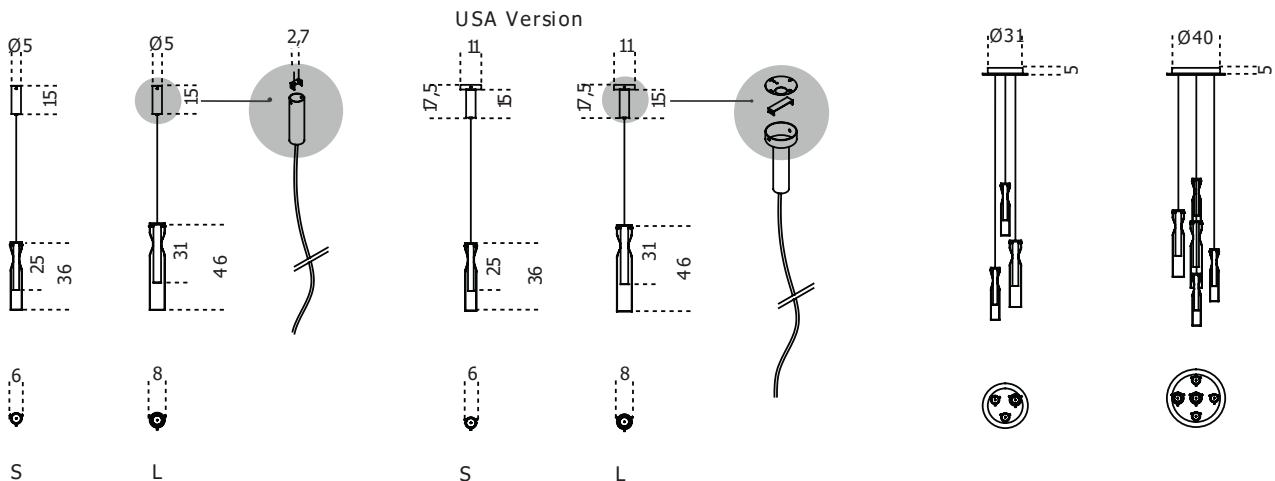

Gallotti&Radice

Epsilon Sola

2017

Hanging lamp with integrated LED light (not dimmable). Handshaped transparent glass cylinders. Bright, satin, hand burnished, black chromed or coppered brass metal parts. Bronzed black metal canopy. Supplied with 4mt long cable to customize height. On request set of 3 or 5 lamps with unique canopy. This version is dimmable only for 220-240V voltage.

| | |
|----------------|--------------------|
| Cm (L x W x H) | Inches (L x W x H) |
| S Ø6 x 36 | S Ø2½ x 14¼ |
| L Ø8 x 46 | L Ø3¼ x 18¼ |

Finishings

Glass

Transparent

Metal

Black chrome

Bright brass

Bronzed black