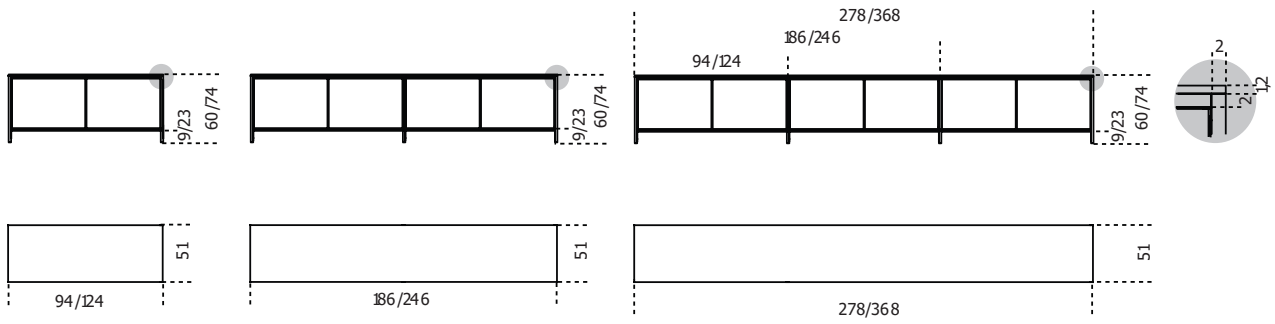

## Erminia

2008

Sideboard in leather effect laminated wood in mink col, covered by 6mm tempered painted glass as per samples in the bright or satin version. Bright or satin stainless steel structure. Burnished lacquered metal structure, on request. 10mm tempered extralight inside glass shelf available on request. The inside is made of leather effect laminated wood in mink colour.

Cm (L x W x H)	Inches (L x W x H)
94 x 51 x 60	37 $\frac{1}{4}$ x 20 $\frac{1}{4}$ x 23 $\frac{3}{4}$
124 x 51 x 60	49 x 20 $\frac{1}{4}$ x 23 $\frac{3}{4}$
186 x 51 x 60	73 $\frac{1}{4}$ x 20 $\frac{1}{4}$ x 23 $\frac{3}{4}$
246 x 51 x 60	97 x 20 $\frac{1}{4}$ x 23 $\frac{3}{4}$
278 x 51 x 60	109 $\frac{1}{2}$ x 20 $\frac{1}{4}$ x 23 $\frac{3}{4}$
368 x 51 x 60	145 x 20 $\frac{1}{4}$ x 23 $\frac{3}{4}$
94 x 51 x 74	37 $\frac{1}{4}$ x 20 $\frac{1}{4}$ x 29 $\frac{1}{4}$
124 x 51 x 74	49 x 20 $\frac{1}{4}$ x 29 $\frac{1}{4}$
186 x 51 x 74	73 $\frac{1}{4}$ x 20 $\frac{1}{4}$ x 29 $\frac{1}{4}$
246 x 51 x 74	97 x 20 $\frac{1}{4}$ x 29 $\frac{1}{4}$
278 x 51 x 74	109 $\frac{1}{2}$ x 20 $\frac{1}{4}$ x 29 $\frac{1}{4}$
368 x 51 x 74	145 x 20 $\frac{1}{4}$ x 29 $\frac{1}{4}$