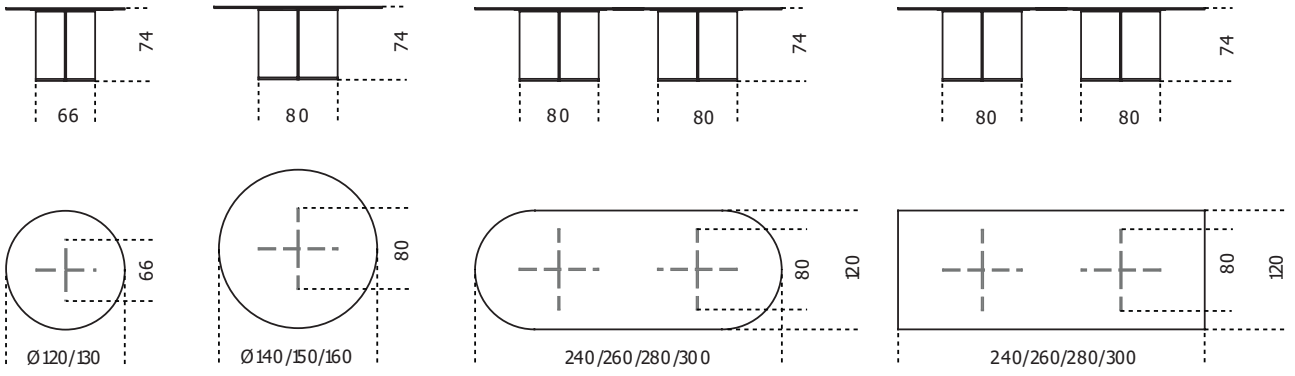

## Eros

1971

Table in transparent or extralight glass. Chromed metal parts. 15mm tempered glass base. For the versions from 260x120cm, the top is always in 19mm transparent glass. Customised sizes for the top on request. For glass top larger than 240cm, 2 bases are provided.

Cm (L x W x H)	Inches (L x W x H)
Ø120 x 74	Ø47¼ x 29¼
Ø130 x 74	Ø51¼ x 29¼
Ø140 x 74	Ø55¼ x 29¼
Ø150 x 74	Ø59¼ x 29¼
Ø160 x 74	Ø63 x 29¼
240 x 120 x 74	94½ x 47¼ x 29¼
260 x 120 x 74	102½ x 47¼ x 29¼
280 x 120 x 74	110¼ x 47¼ x 29¼
300 x 120 x 74	118¼ x 47¼ x 29¼