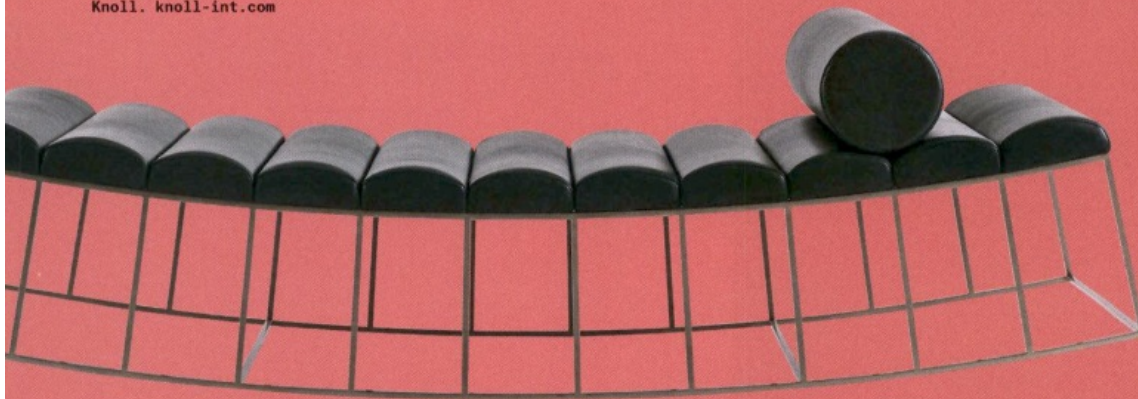

1

2

SCULPTURAL

1 Fauteuil Yoko, design Inoda + Sveje, Minotti. minotti.com

2 Système de canapés Pebble Rubble, design Front Design, Moroso. moroso.it

3 Table de repas Simpódio System, design Pinuccio Borgonovo, Gallotti&Radice. gallottiradice.it

4 Chaise Lemni, design Marco Lavit, Living Divani. livingdivani.it

5 Chaise-longue Mille, design Gwenaél Nicolas, Luxence Luxury Living, Luxury Living Group. luxurylivinggroup.com

6 Canapé All Together, design Kati Meyer-Brühl, Brühl. bruehl.com

7 Table de repas en marbre de Levanto, Saarinen Tulip High Table, design Eero Saarinen, Knoll. knoll-int.com

3

4

5

6

7