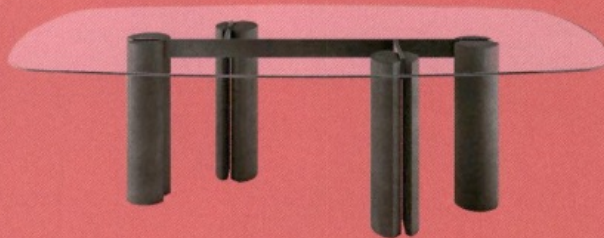

SCULPTURAL

1 Fauteuil Yoko, design Inoda + Sveje, Minotti. minotti.com

2 Système de canapés Pebble Rubble, design Front Design, Moroso. moroso.it

3 Table de repas Simpódio System, design Pinuccio Borgonovo, Gallotti&Radice. gallottiradice.it

4 Chaise Lemni, design Marco Lavit, Living Divani. livingdivani.it

5 Chaise-longue Mille, design Gwenaél Nicolas, Luxence Luxury Living, Luxury Living Group. luxurylivinggroup.com

6 Canapé All Together, design Kati Meyer-Brühl, Brühl. bruehl.com

7 Table de repas en marbre de Levanto, Saarinen Tulip High Table, design Eero Saarinen, Knoll. knoll-int.com

3

4