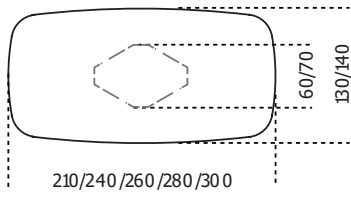

Ey1

2014

Table with 15mm painted glass top as per samples in the bright or satin version. Glass top with 25mm bevelled edge. Wooden base covered by 6mm tempered painted glass in the same finish of the top. "Supermirror" bright stainless steel metal parts. Also available version with patinated bronze painted glass (excluding for glass tops cm 280/300).

Cm (L x W x H)	Inches (L x W x H)
150 x 150 x 75	59 ¹ / ₄ x 59 ¹ / ₄ x 29 ³ / ₄
210 x 130 x 75	82 ³ / ₄ x 51 ¹ / ₄ x 29 ³ / ₄
240 x 130 x 75	94 ¹ / ₂ x 51 ¹ / ₄ x 29 ³ / ₄
260 x 130 x 75	102 ¹ / ₂ x 51 ¹ / ₄ x 29 ³ / ₄
280 x 140 x 75	110 ¹ / ₄ x 55 ¹ / ₄ x 29 ³ / ₄
300 x 140 x 75	118 ¹ / ₄ x 55 ¹ / ₄ x 29 ³ / ₄