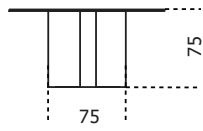

Ey1

2014

Table with 15mm painted glass top as per samples in the bright or satin version. Glass top with 25mm bevelled edge. Wooden base covered by 6mm tempered painted glass in the same finish of the top. "Supermirror" bright stainless steel metal parts. Also available version with patinated bronze painted glass (excluding for glass tops cm 280/300).

Cm (L x W x H)	Inches (L x W x H)
150 x 150 x 75	59 ¹ / ₄ x 59 ¹ / ₄ x 29 ³ / ₄
210 x 130 x 75	82 ³ / ₄ x 51 ¹ / ₄ x 29 ³ / ₄
240 x 130 x 75	94 ¹ / ₂ x 51 ¹ / ₄ x 29 ³ / ₄
260 x 130 x 75	102 ¹ / ₂ x 51 ¹ / ₄ x 29 ³ / ₄
280 x 140 x 75	110 ¹ / ₄ x 55 ¹ / ₄ x 29 ³ / ₄
300 x 140 x 75	118 ¹ / ₄ x 55 ¹ / ₄ x 29 ³ / ₄