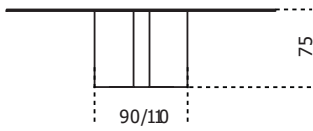

Ey1

2014

Table with 15mm painted glass top as per samples in the bright or satin version. Glass top with 25mm bevelled edge. Wooden base covered by 6mm tempered painted glass in the same finish of the top. "Supermirror" bright stainless steel metal parts. Also available version with patinated bronze painted glass (excluding for glass tops cm 280/300).

Cm (L x W x H)	Inches (L x W x H)
150 x 150 x 75	59 ¹ / ₄ x 59 ¹ / ₄ x 29 ³ / ₄
210 x 130 x 75	82 ³ / ₄ x 51 ¹ / ₄ x 29 ³ / ₄
240 x 130 x 75	94 ¹ / ₂ x 51 ¹ / ₄ x 29 ³ / ₄
260 x 130 x 75	102 ¹ / ₂ x 51 ¹ / ₄ x 29 ³ / ₄
280 x 140 x 75	110 ¹ / ₄ x 55 ¹ / ₄ x 29 ³ / ₄
300 x 140 x 75	118 ¹ / ₄ x 55 ¹ / ₄ x 29 ³ / ₄