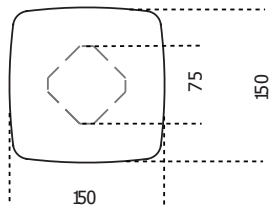

Ey1

2014

Table with 15mm painted glass top as per samples in the bright or satin version. Glass top with 25mm bevelled edge. Wooden base covered by 6mm tempered painted glass in the same finish of the top. "Supermirror" bright stainless steel metal parts. Also available version with patinated bronze painted glass (excluding for glass tops cm 280/300).

Cm (L x W x H)	Inches (L x W x H)
150 x 150 x 75	59 ¹ / ₄ x 59 ¹ / ₄ x 29 ³ / ₄
210 x 130 x 75	82 ³ / ₄ x 51 ¹ / ₄ x 29 ³ / ₄
240 x 130 x 75	94 ¹ / ₂ x 51 ¹ / ₄ x 29 ³ / ₄
260 x 130 x 75	102 ¹ / ₂ x 51 ¹ / ₄ x 29 ³ / ₄
280 x 140 x 75	110 ¹ / ₄ x 55 ¹ / ₄ x 29 ³ / ₄
300 x 140 x 75	118 ¹ / ₄ x 55 ¹ / ₄ x 29 ³ / ₄