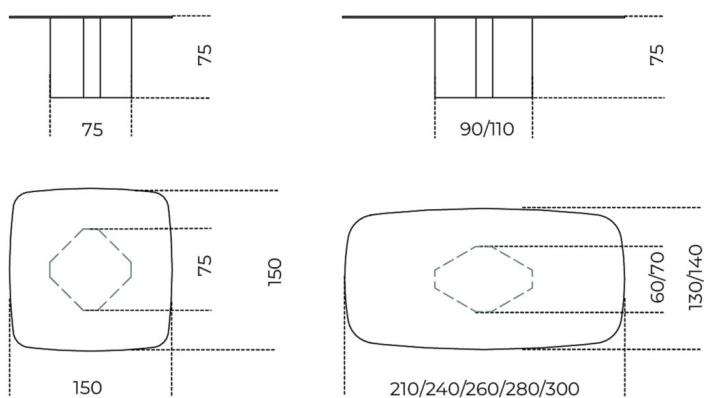

# Eyl

Oscar e Gabriele Buratti  
2014

Table with 15mm painted glass top as per samples in the bright or satin version. Glass top with 25mm bevelled edge. Wooden base covered by 6mm tempered painted glass in the same finish of the top. "Supermirror" bright stainless steel metal parts. Also available version with patinated bronze painted glass (excluding for glass tops cm 280/300).

## Cm (L x P x H)

150 x 150 x 75  
210 x 130 x 75  
240 x 130 x 75  
260 x 130 x 75  
280 x 140 x 75  
300 x 140 x 75

## Inches (L x P x H)

59<sup>3</sup>/<sub>4</sub> x 59<sup>3</sup>/<sub>4</sub> x 29<sup>3</sup>/<sub>4</sub>  
82<sup>3</sup>/<sub>4</sub> x 51<sup>1</sup>/<sub>4</sub> x 29<sup>3</sup>/<sub>4</sub>  
94<sup>1</sup>/<sub>2</sub> x 51<sup>1</sup>/<sub>4</sub> x 29<sup>3</sup>/<sub>4</sub>  
102<sup>1</sup>/<sub>2</sub> x 51<sup>1</sup>/<sub>4</sub> x 29<sup>3</sup>/<sub>4</sub>  
110<sup>3</sup>/<sub>4</sub> x 55<sup>3</sup>/<sub>4</sub> x 29<sup>3</sup>/<sub>4</sub>  
118<sup>3</sup>/<sub>4</sub> x 55<sup>3</sup>/<sub>4</sub> x 29<sup>3</sup>/<sub>4</sub>