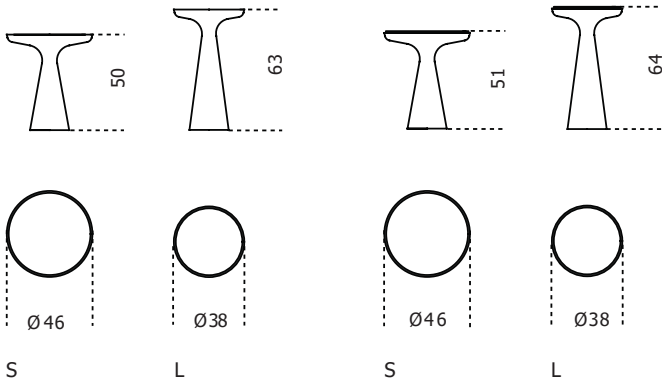

Cm (L x W x H)	Inches (L x W x H)
Specchio / Mirror	Specchio / Mirror
S Ø46 x 50	S Ø18¼ x 19¾
L Ø38 x 63	L Ø15 x 25
Marmo / Marble	Marmo / Marble
S Ø46 x 51	S Ø18¼ x 20¼
L Ø38 x 64	L Ø15 x 25¼

Piano in marmo
Marble top

Black open pore