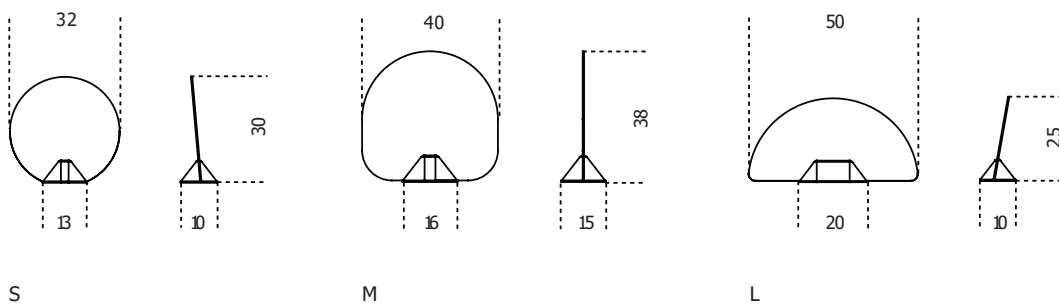

Gallotti&Radice

Flabello

2017

4mm hand silver-plated and antiqued table mirror. Black open pore stained ash base and bright brass.

Cm (L x W x H)	Inches (L x W x H)
S 32 x 10 x 30	S 12 ³ / ₄ x 4 x 12
M 40 x 15 x 38	M 15 ³ / ₄ x 6 x 15
L 50 x 10 x 25	L 19 ³ / ₄ x 4 x 10