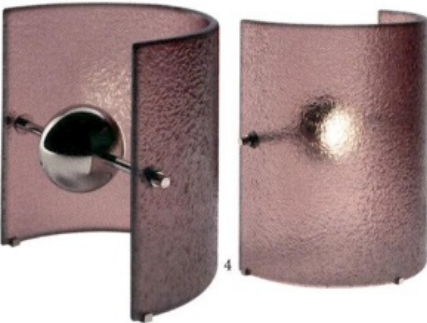

antennae roundup

1

2

3

4

5

6

7

8

1 'Snow and Coal' rug, by Lars Nilsson for Vandra Rugs, £599 per sq m, Sinclair Till. 2 'I am not a Plastic' pendant lights, by Jaroslav Bejvl, from £718 each, Gladee. 3 Hand-painted nuku 'Les Marquesas' on silk, £600 per sq m, Fromental. 4 'Bonfire' wall lights, by Studiopepe, from £780 each, Gallotti & Radice. 5 'Giacometti Gamma' table, £2,606, Porta Romana. 6 'Manoir' vanity unit, £2,964, Oficina Inglesa. 7 'Tulip' planters, from £1,249 each, Bronzino. 8 'Adorned' trim collection, £1,400 per 3.66m, Holland & Sherry. All prices include VAT. For suppliers' details see Address Book >