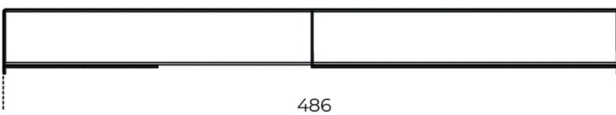

200

39

205

240

39

245

57

200

200

401

39

57

406

200

240

441

39

57

446

240

240

481

39

57

486