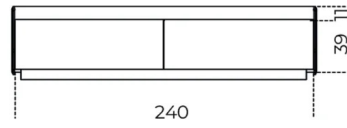

The module with doors can be supplied with an extralight glass internal shelf and the module with big drawer can be supplied with an internal drawer.

Available in standard compositions.

Cm (L x P x H)

205 x 55 x 57

245 x 55 x 57

406 x 55 x 57

445 x 55 x 57

486 x 55 x 57

446 x 55 x 57

Inches (L x P x H)

80³/₄ x 21³/₄ x 22¹/₂

96¹/₂ x 21³/₄ x 22¹/₂

160 x 21³/₄ x 22¹/₂

175¹/₄ x 21³/₄ x 22¹/₂

191¹/₂ x 21³/₄ x 22¹/₂

175³/₄ x 21³/₄ x 22¹/₂

200

39

205

240