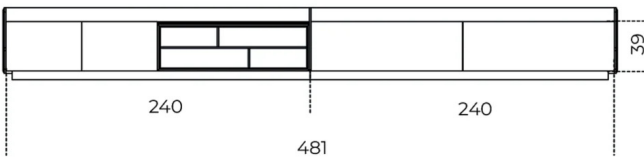

240

240

481

39

57