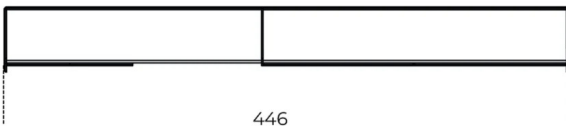

200

39

205

240

39

245

57

200

200

401

39

57

406

200

240

441

39

57

446

240

240

481

39

57

486