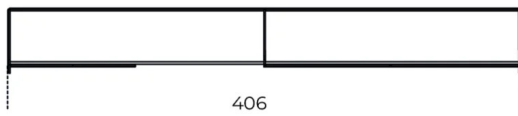

200

39

205

240

39

245

57

200

200

401

39

57

406

200

240

441

39

57

446

240

240

481

39

57

486