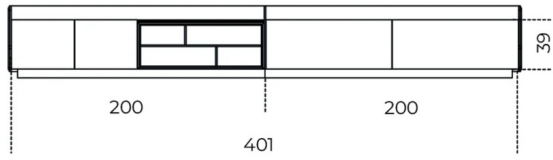

200

200

401

39

57