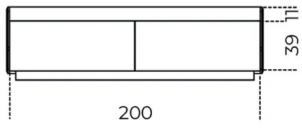

The module with doors can be supplied with an extralight glass internal shelf and the module with big drawer can be supplied with an internal drawer.

Available in standard compositions.

Cm (L x P x H)

205 x 55 x 57

245 x 55 x 57

406 x 55 x 57

445 x 55 x 57

486 x 55 x 57

446 x 55 x 57

Inches (L x P x H)

80³/₄ x 21³/₄ x 22¹/₂

96¹/₂ x 21³/₄ x 22¹/₂

160 x 21³/₄ x 22¹/₂

175¹/₄ x 21³/₄ x 22¹/₂

191¹/₂ x 21³/₄ x 22¹/₂

175³/₄ x 21³/₄ x 22¹/₂

200

39

205

240