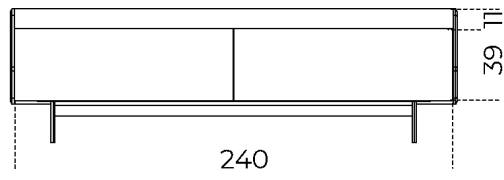

Finishings