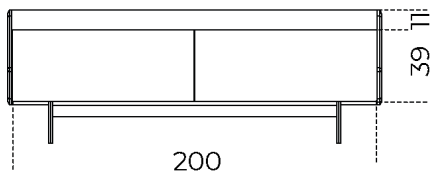

Finishings