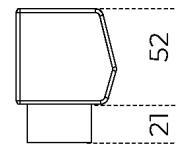

Finishings