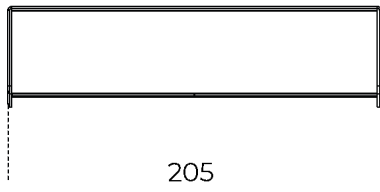

Finishings