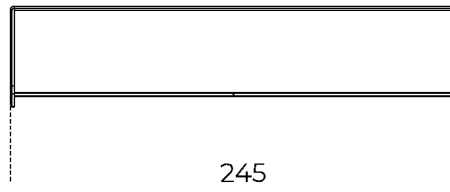

Finishings