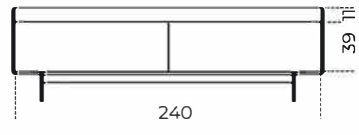

The module with doors can be supplied with an extralight glass internal shelf and the module with big drawer can be supplied with an internal drawer.

Available in standard compositions.

Dimensioni / size

Cm (L x P x H)

205 x 55 x 73.5

245 x 55 x 73.5

100 x

120 x

200 x

240 x

Dimensioni / size

Inches (L x P x H)

80¾ x 21¾ x 29

96½ x 21¾ x 29

39½ x

47¾ x

78¾ x

94½ x

Finishes