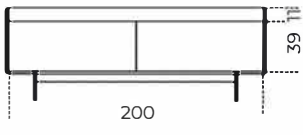

The module with doors can be supplied with an extralight glass internal shelf and the module with big drawer can be supplied with an internal drawer.

Available in standard compositions.

Dimensioni / size

Cm (L x P x H)

205 x 55 x 73.5

245 x 55 x 73.5

100 x

120 x

200 x

240 x

Dimensioni / size

Inches (L x P x H)

80¾ x 21¾ x 29

96½ x 21¾ x 29

39½ x

47¾ x

78¾ x

94½ x

Finishes