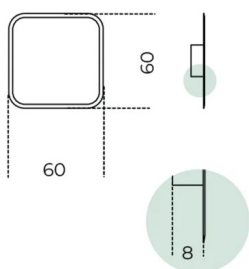


Gemma

Studio G&R
2013

6mm extralight or 5mm smoked "grigio Italia" mirror with 25mm bevelled edge.

Cm (L x P x H)

60 x 8 x 60

80 x 5 x 60

120 x 2 x 35

Inches (L x P x H)

2³/₄ x 3¹/₄ x 2³/₄

3¹/₂ x 2 x 2³/₄

4⁷/₁₆ x 1 x 1⁴/₁₆

Finishes

Glass

Extralight mirror

Grigio "Italia" mirror