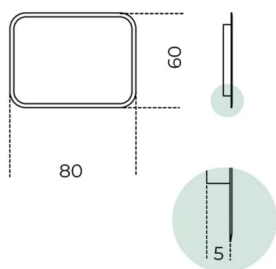


Gemma

Studio G&R
2013

6mm extralight or 5mm smoked "grigio Italia" mirror with 25mm bevelled edge.

Cm (L x P x H)

60 x 8 x 60

80 x 5 x 60

120 x 2 x 35

Inches (L x P x H)

2³/₄ x 3¹/₄ x 2³/₄

3¹/₂ x 2 x 2³/₄

4⁷/₁₆ x 1 x 1⁴/₁₆

Finishes

Glass

Extralight mirror

Grigio "Italia" mirror