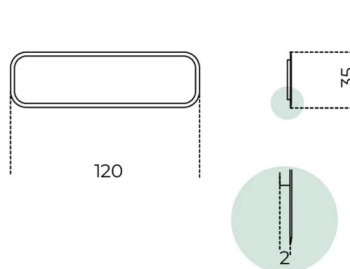


Gemma

Studio G&R
2013

6mm extralight or 5mm smoked "grigio Italia" mirror with 25mm bevelled edge.

Cm (L x P x H)

60 x 8 x 60

80 x 5 x 60

120 x 2 x 35

Inches (L x P x H)

2³/₄ x 3¹/₄ x 2³/₄

3¹/₂ x 2 x 2³/₄

4⁷/₁₆ x 1 x 1⁴/₁₆

Finishes

Glass

Extralight mirror

Grigio "Italia" mirror