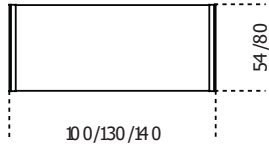

Gallotti&Radice

George 2

1975

Coffee table on castors in 8mm transparent, extralight or smoked “grigio Italia” tempered glass. Bright stainless steel metal parts. Satin stainless steel, bright, satin or embossed white or black lacquered brass metal parts on request. Available version without castors (total height: 34cm).

Cm (L x W x H)	Inches (L x W x H)
80 x 80 x 42	31½ x 31½ x 16¾
100 x 54 x 42	39½ x 21½ x 16¾
130 x 54 x 42	51¼ x 21½ x 16¾
140 x 80 x 42	55¼ x 31½ x 16¾

Finishings

Glass

"Grigio Italia"

Extralight

Transparent