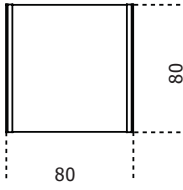

Gallotti&Radice

George 2

1975

Coffee table on castors in 8mm transparent, extralight or smoked “grigio Italia” tempered glass. Bright stainless steel metal parts. Satin stainless steel, bright, satin or embossed white or black lacquered brass metal parts on request. Available version without castors (total height: 34cm).

Cm (L x W x H)	Inches (L x W x H)
80 x 80 x 42	31½ x 31½ x 16¾
100 x 54 x 42	39½ x 21½ x 16¾
130 x 54 x 42	51¼ x 21½ x 16¾
140 x 80 x 42	55¼ x 31½ x 16¾

Finishings

Glass

"Grigio Italia"

Extralight

Transparent