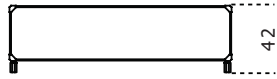

Gallotti&Radice

George 2

1975

Coffee table on castors in 8mm transparent, extralight or smoked “grigio Italia” tempered glass. Bright stainless steel metal parts. Satin stainless steel, bright, satin or embossed white or black lacquered brass metal parts on request. Available version without castors (total height: 34cm).

Cm (L x W x H)	Inches (L x W x H)
80 x 80 x 42	31½ x 31½ x 16¾
100 x 54 x 42	39½ x 21½ x 16¾
130 x 54 x 42	51¼ x 21½ x 16¾
140 x 80 x 42	55¼ x 31½ x 16¾

Finishings

Glass

"Grigio Italia"

Extralight

Transparent