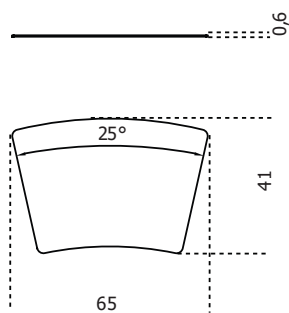

Glass Pad

2009

Sottomano in cristallo temperato retroverniciato satinato nei colori del campionario.

Cm (L x W x H)

70 x 38 x 0.6

President Junior | 65 x 41 x 0.6

President Senior | 75 x 43 x 0.6

Inches (L x W x H)

27³/₄ x 15 x 1/4

President Junior | 25³/₄ x 16¹/₄ x 1/4

President Senior | 29³/₄ x 17 x 1/4

President Junior

President Senior

Finiture

Cristallo

Bianco satinato