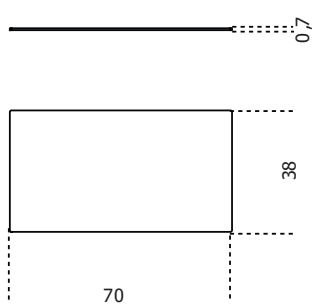

Glass Pad

2009

Sottomano in cristallo temperato retroverniciato satinato nei colori del campionario.

Cm (L x W x H)

70 x 38 x 0.6

President Junior | 65 x 41 x 0.6

President Senior | 75 x 43 x 0.6

Inches (L x W x H)

27³/₄ x 15 x 1/4

President Junior | 25³/₄ x 16¹/₄ x 1/4

President Senior | 29³/₄ x 17 x 1/4

President Junior

President Senior

Finiture

Cristallo

Bianco satinato