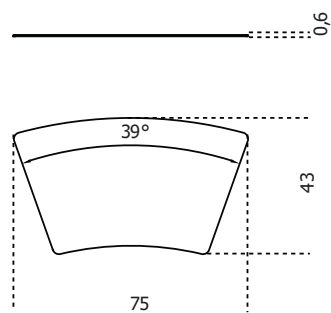

Glass Pad

2009

Sottomano in cristallo temperato retroverniciato satinato nei colori del campionario.

Cm (L x W x H)

70 x 38 x 0.6

President Junior | 65 x 41 x 0.6

President Senior | 75 x 43 x 0.6

Inches (L x W x H)

27³/₄ x 15 x 1/4

President Junior | 25³/₄ x 16¹/₄ x 1/4

President Senior | 29³/₄ x 17 x 1/4

President Junior

President Senior

Finiture

Cristallo

Bianco satinato