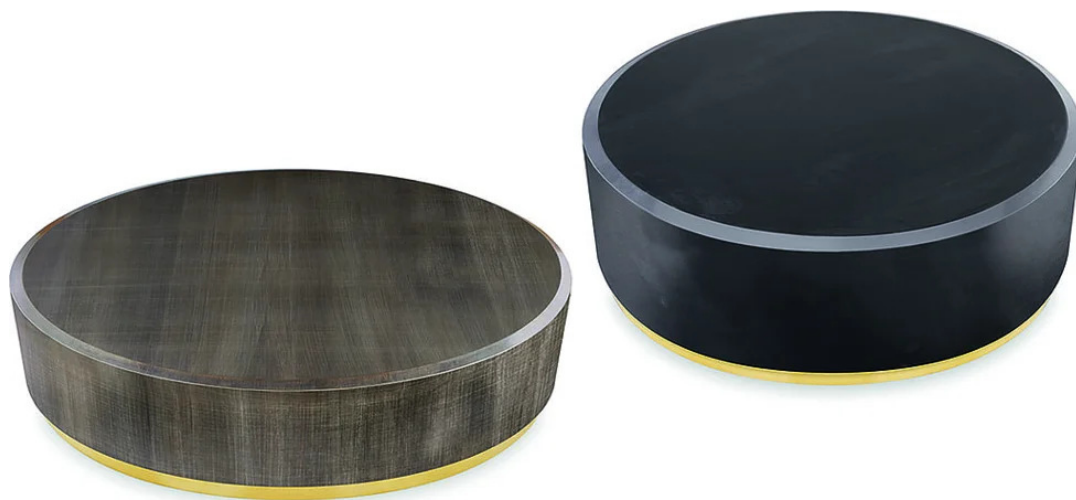

Gong

Studio G&R
2017

Wooden coffee table bevelled and decorated by hand with an exclusive treatment, available in "Autumn Weave" version on gold leaf base or "Carbon Black" version on copper leaf base. Wooden plinth covered by gold leaf. Also available version "Winter Weave" on silver leaf base with wooden plinth covered by silver leaf.

Dimensioni / size

Cm (Ø x H)

45 x 40

70 x 31

90 x 23

Dimensioni / size

Inches (Ø x H)

17¾ x 15¾

27¾ x 12¾

35½ x 9¾

S

M

L

Finishes

Wood

Autumn Weave

Carbon Black

Winter Weave