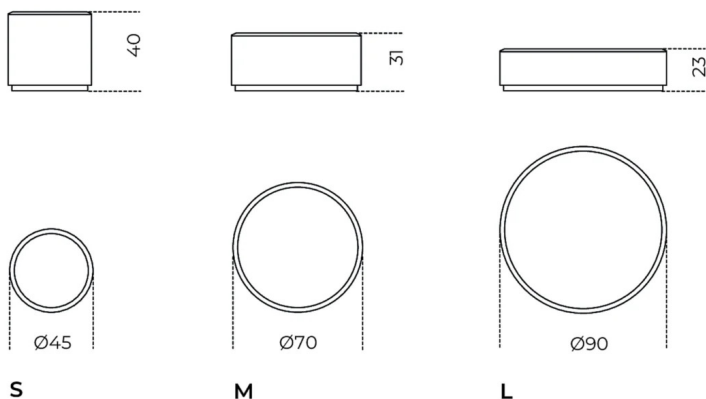

Dimensioni / size

Cm (Ø x H)

45 x 40

70 x 31

90 x 23

Dimensioni / size

Inches (Ø x H)

17¾ x 15¾

27¾ x 12¾

35½ x 9¾

Finiture

Legno

Autumn Weave

Carbon Black

Winter Weave