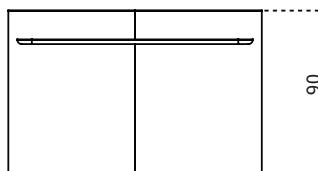

Hanami

2022

Console in opaque lacquered wood with glossy lacquered wooden top. Available colours: "Rosso Persia", "Grigio Londra", "Nero Giza", "Bianco Camargue", "Verde Provenza", "Blu Pacifico", "Bordeaux Etruria" or "Rosa Jaipur". Adjustable feet in bright brass. "RAL version" in RAL customer's lacquered wood on request. For this version the production time is different and will be confirmed upon the order.

Cm (L x W x H)	Inches (L x W x H)
140 x 42 x 90	55 $\frac{1}{4}$ x 16 $\frac{3}{4}$ x 35 $\frac{1}{2}$
160 x 42 x 90	63 x 16 $\frac{3}{4}$ x 35 $\frac{1}{2}$

Finishings

Metal

Bright brass

Wood

Bianco Camargue glossy lacquered