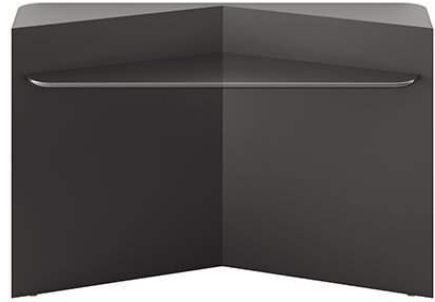

Hanami

2022

Console in opaque lacquered wood with glossy lacquered wooden top. Available colours: "Rosso Persia", "Grigio Londra", "Nero Giza", "Bianco Camargue", "Verde Provenza", "Blu Pacifico", "Bordeaux Etruria" or "Rosa Jaipur". Adjustable feet in bright brass. "RAL version" in RAL customer's lacquered wood on request. For this version the production time is different and will be confirmed upon the order.

Cm (L x W x H)	Inches (L x W x H)
140 x 42 x 90	55 $\frac{1}{4}$ x 16 $\frac{3}{4}$ x 35 $\frac{1}{2}$
160 x 42 x 90	63 x 16 $\frac{3}{4}$ x 35 $\frac{1}{2}$

Finishings

Metal

Bright brass

Wood

Bianco Camargue glossy lacquered