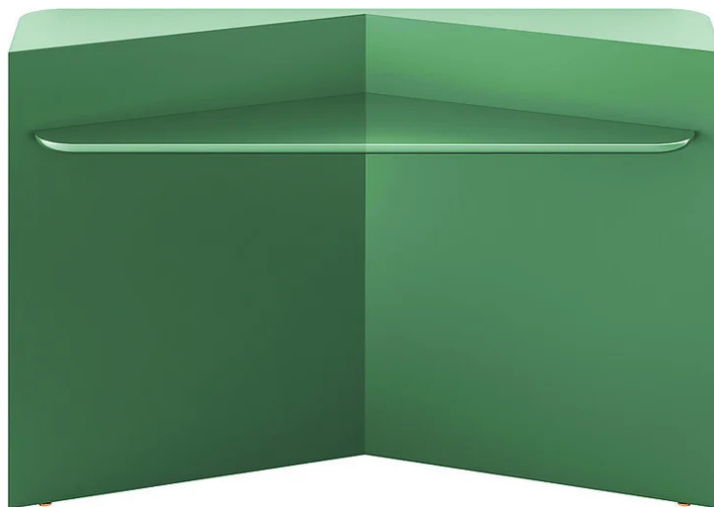

Hanami

Pietro Russo
2022

Console in opaque lacquered wood with glossy lacquered wooden top. Available colours: "Bianco Camargue", "Sabbia del Nilo", "Rosa Jaipur", "Rosso Persia", "Bordeaux Etruria", "Verde Provenza", "Blu Pacifico", "Grigio Londra", "Nero Giza". Adjustable feet in bright brass. "RAL version" in RAL customer's lacquered wood on request. For this version the production time is different and will be confirmed upon the order.

Cm (L x P x H)

140 x 42 x 90

160 x 42 x 90

Inches (L x P x H)

63 x 16 $\frac{3}{4}$ x 35 $\frac{1}{2}$