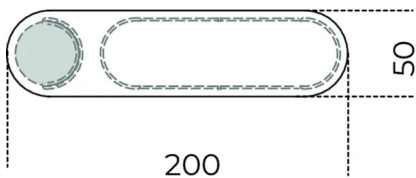

Unit with push and pull door with wooden lacquered shelf in the same finish.

On request version with double-sided door opening.

## Cm (L x P x H)

200 x 50 x 76

250 x 50 x 76

## Inches (L x P x H)

78<sup>3</sup>/<sub>4</sub> x 19<sup>3</sup>/<sub>4</sub> x 30

98<sup>1</sup>/<sub>2</sub> x 19<sup>3</sup>/<sub>4</sub> x 30