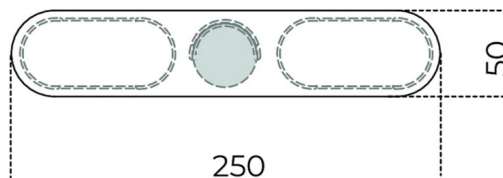

Unit with push and pull door with wooden lacquered shelf in the same finish.

On request version with double-sided door opening.

## Cm (L x P x H)

200 x 50 x 76

250 x 50 x 76

## Inches (L x P x H)

78<sup>3</sup>/<sub>4</sub> x 19<sup>3</sup>/<sub>4</sub> x 30

98<sup>1</sup>/<sub>2</sub> x 19<sup>3</sup>/<sub>4</sub> x 30