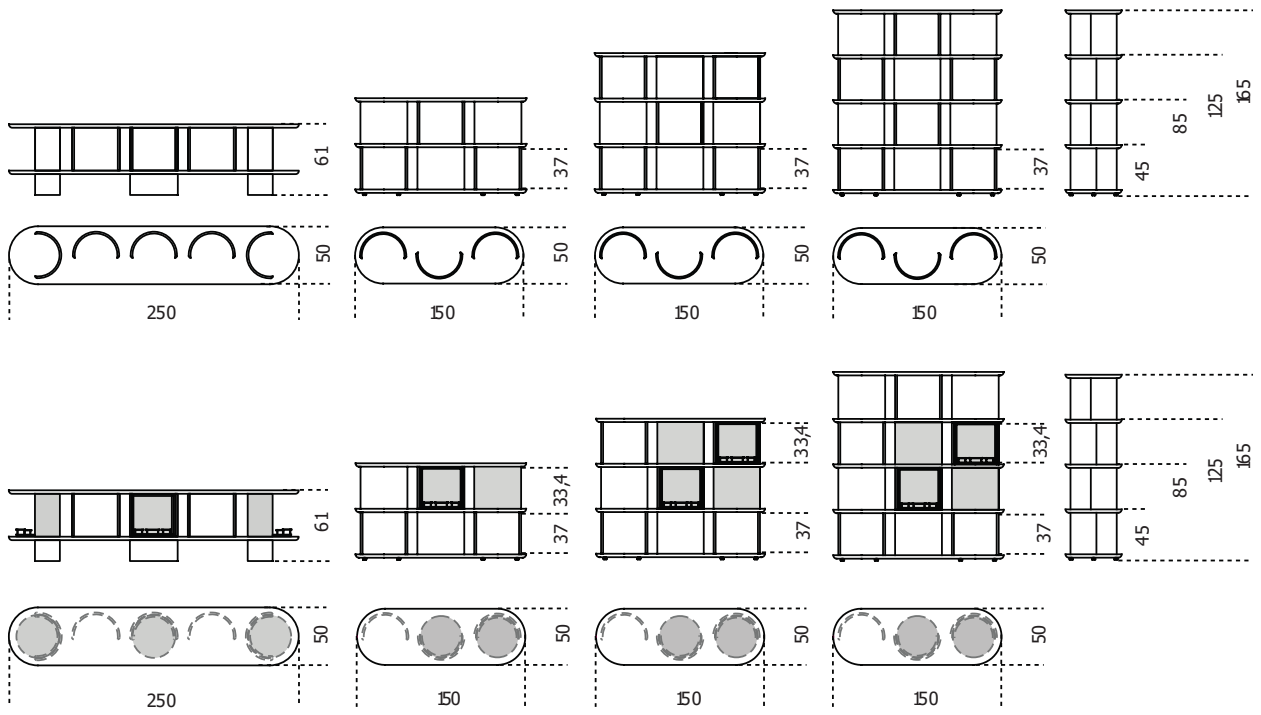

Gallotti&Radice

Hide&Seek

2021

Sideboard with structure, shelves and half-cylinder in glossy or opaque lacquered wood. Available colours: "Rosso Persia", "Grigio Londra", "Nero Giza", "Bianco Camargue", "Verde Provenza", "Blu Pacifico", "Bordeaux Etruria" or "Rosa Jaipur". Half-cylinder with front or rear opening. Available version with rotating cylinders, in pre-established positions, which allows the closing of the compartments. Satin brass details.

Cm (L x W x H)	Inches (L x W x H)
150 x 50 x 85	59¼ x 19¾ x 33½
150 x 50 x 125	59¼ x 19¾ x 49¼
150 x 50 x 165	59¼ x 19¾ x 65
250 x 50 x 61	98½ x 19¾ x 24¼

■ Vassoi girevoli / Swivel trays

Finishings

Metal