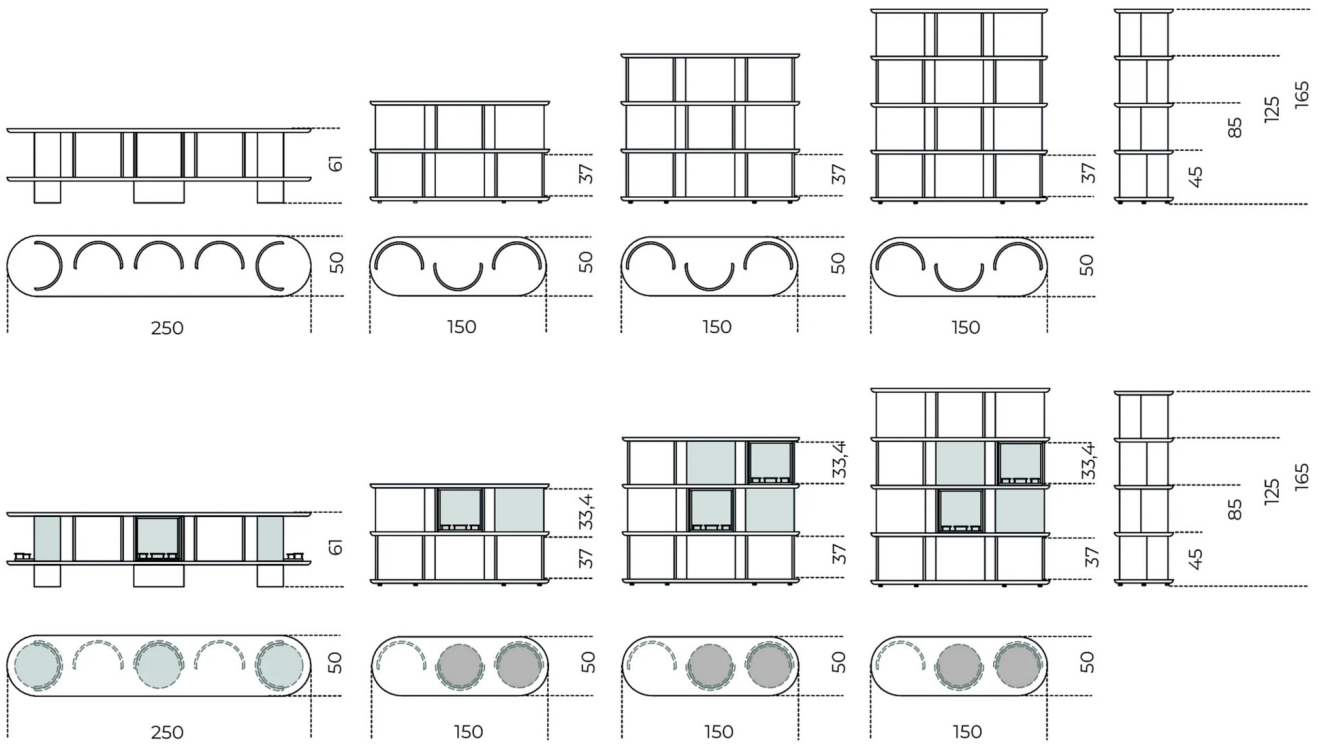

■ Vassoi girevoli / Swivel trays