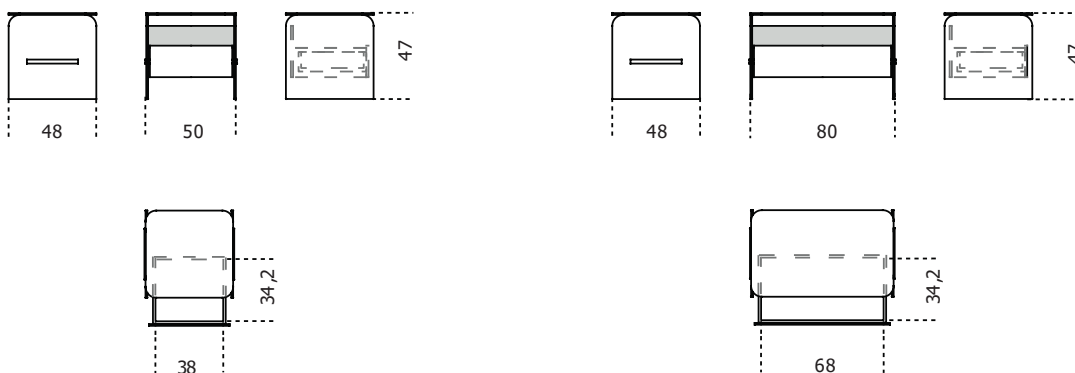

Holly Comodino

2020

Bedside table with one drawer. Structure in black open pore stained ash or grey smoke open pore stained ash. Drawer with total extraction runners. 10mm smoked "grigio Italia" or extralight glass tempered top and sides. Metal parts in brushed black anodized aluminium. Upper top of the drawer in black open pore stained ash or grey smoke open pore stained ash like the structure. Alternatively available in either tempered Craquelé glass or tempered painted with the exclusive "Cashmere" brushed glass finish in the gold grey or anthracite on request.

Cm (L x W x H)	Inches (L x W x H)
50 x 48 x 47	19¾ x 19 x 18¾
80 x 48 x 47	31½ x 19 x 18¾

Finishings

Glass

"Grigio Italia"

Cashmere anthracite

Cashmere gold grey

Craquelé glass

Extralight