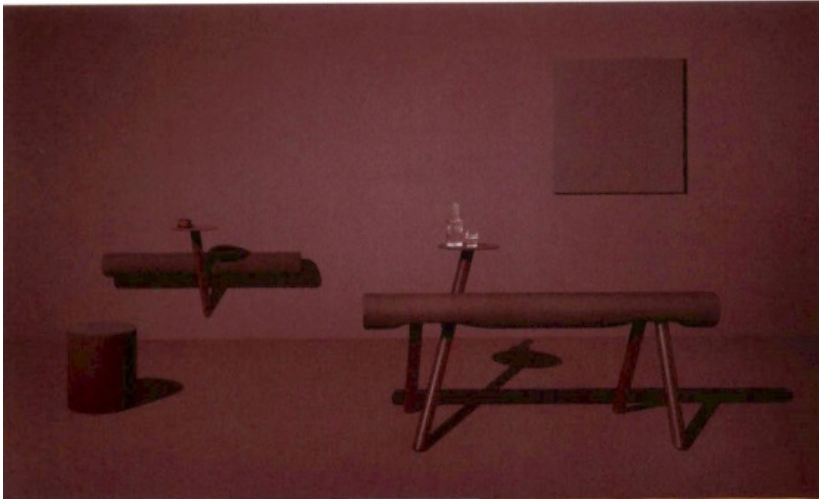

MARKET best of year

CONTRACT BENCH
Mizetto
Lumber by Addi

TILE WALLCOVERING: DESIGNER COLLECTION
Gallotti&Radice
Pleiadi by Studiopepe

CONTRACT STOOL
HBF
Bao by Alda Ly Architecture

CLOCKWISE FROM TOP LEFT: JINUS LINDBSTRÖM STUDIO; MATTED IMBRIANI; PIPPA DRUMMOND