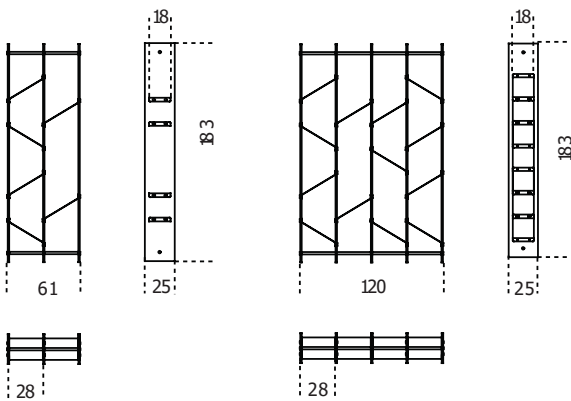

## Isola

2016

Freestanding shelving system in 12mm extralight tempered glass. Also available in 12mm smoked "grigio Italia" tempered glass. Satin or satin silver-plated brass shelves. Bright brass turned and knurling knobs.

Cm (L x W x H)	Inches (L x W x H)
61 x 25 x 183	24 $\frac{1}{4}$ x 10 x 72 $\frac{1}{4}$
120 x 25 x 183	47 $\frac{1}{4}$ x 10 x 72 $\frac{1}{4}$