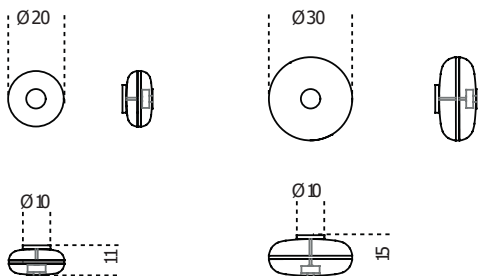

Gallotti&Radice

Jolie Applique

2019

Wall light in mouth-blown glass. Satin brass metal details. LED light (not dimmable). Also available version with dark burnished brass metal details.

Cm (L x W x H)	Inches (L x W x H)
Ø20 x 11	Ø8 x 4½
Ø30 x 15	Ø12 x 6