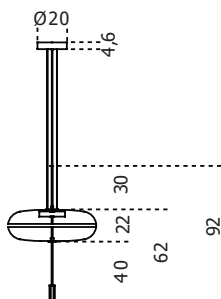

Gallotti&Radice

Jolie

2019

Hanging lamp with dimmable LED light composed by two dome shaped sections in Murano's mouth-blown glass. Satin brass metal details. Also available version with dark burnished brass metal details. Supplied with cable 4mt long to customize height.

Cm (L x W x H) Inches (L x W x H)
Ø60 x 62 Ø23¾ x 24½

Finishings

Metal

Dark burnished
brass

Satin brass