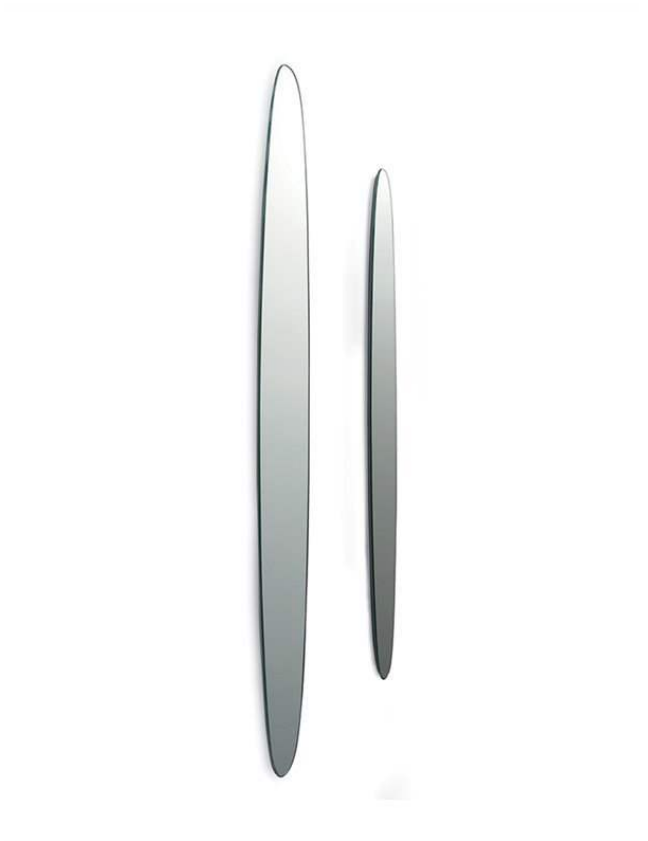

# Keplero

2002

6mm hand polished mirror. It can be placed both in a horizontal or vertical position.

Cm (L x W x H)  
26 x 200

Inches (L x W x H)  
10 $\frac{1}{4}$  x 78 $\frac{3}{4}$

## Glass

Mirror