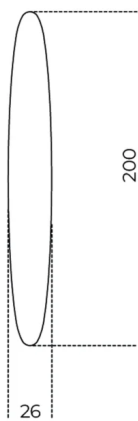

Keplero

Andrea Bassoli
2002

6mm hand polished mirror. It can be placed both in a horizontal or vertical position.

Finishes

Glass

Mirror