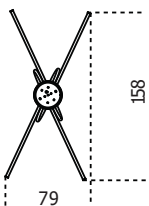

# Key-to-Heaven Fix

2023

Hanging lamp with LED light (not dimmable). Dark burnished metal structure with 4 arms. Available in three standard heights.

Cm (L x W x H)	Inches (L x W x H)
158 x 79 x 115	62¼ x 31¼ x 45½
158 x 79 x 145	62¼ x 31¼ x 57¼
158 x 79 x 175	62¼ x 31¼ x 69