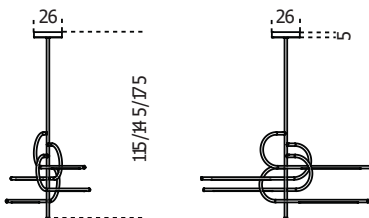

# Key-to-Heaven Fix

2023

Hanging lamp with LED light (not dimmable). Dark burnished metal structure with 4 arms. Available in three standard heights.

Cm (L x W x H)	Inches (L x W x H)
158 x 79 x 115	62¼ x 31¼ x 45½
158 x 79 x 145	62¼ x 31¼ x 57¼
158 x 79 x 175	62¼ x 31¼ x 69