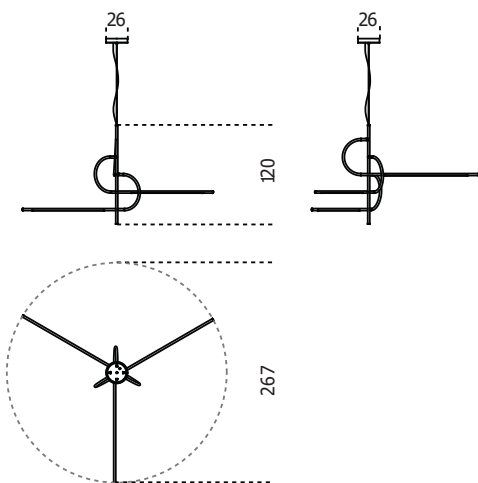

Gallotti&Radice

Key-to-Heaven

2022

Hanging lamp with LED light (not dimmable). Satin or dark burnished brass metal parts. Supplied with cable 4mt long to customize height.

Cm (L x W x H)	Inches (L x W x H)
233 x 204 x 120	91 ³ / ₄ x 80 ¹ / ₂ x 47 ¹ / ₄