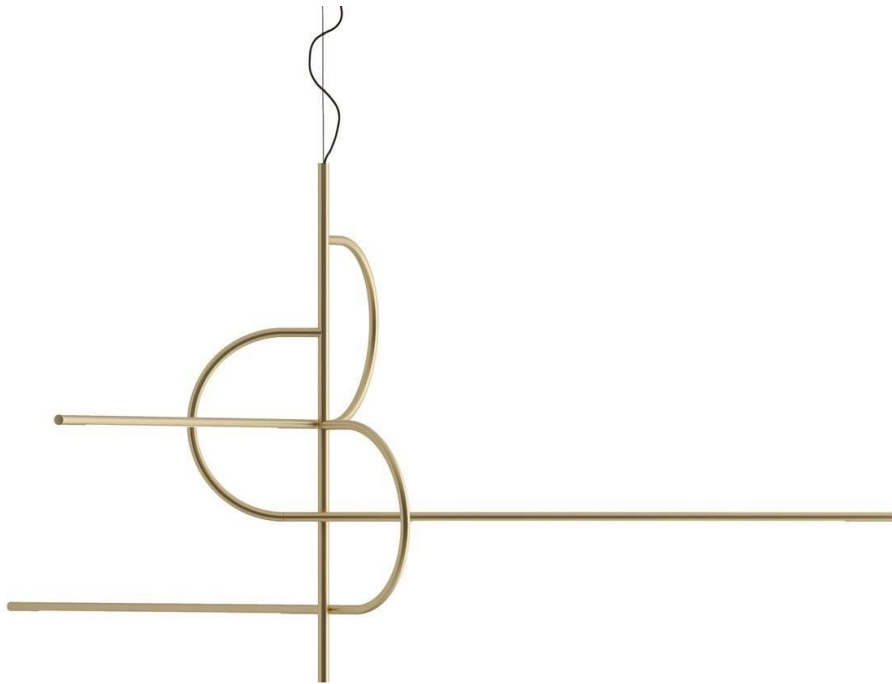

Gallotti&Radice

Key-to-Heaven

2022

Hanging lamp with LED light (not dimmable). Satin or dark burnished brass metal parts. Supplied with cable 4mt long to customize height.

Cm (L x W x H)	Inches (L x W x H)
233 x 204 x 120	91 ³ / ₄ x 80 ¹ / ₂ x 47 ¹ / ₄

Finishings

Metal

Dark burnished
brass

Satin brass