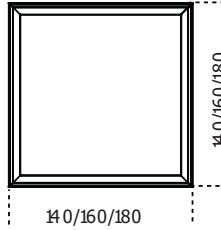

## Koy

2011

Table with 12mm tempered transparent, extralight or smoked "grigio Italia" glass top. Painted glass as per samples in the bright or satin version, on request. Aluminium structure covered by tobacco stained or wengé stained oak. Also available with embossed white or black lacquered structure or "fabric" touch effect lacquered structure in the chestnut, sand and canapa colours. The table can be equipped with a cable management with an inspectable unit with removable wooden shelves in the same colour of the structure. Available central cable management for table with 110cm minimum deep or side cable management. Available while stocks last.

Cm (L x W x H)	Inches (L x W x H)
140 x 90 x 74	55¼ x 35½ x 29¼
160 x 90 x 74	63 x 35½ x 29¼
180 x 90 x 74	71 x 35½ x 29¼
200 x 90 x 74	78¾ x 35½ x 29¼
220 x 90 x 74	86¾ x 35½ x 29¼
140 x 110 x 74	55¼ x 43½ x 29¼
160 x 110 x 74	63 x 43½ x 29¼
180 x 110 x 74	71 x 43½ x 29¼
200 x 110 x 74	78¾ x 43½ x 29¼
220 x 110 x 74	86¾ x 43½ x 29¼
240 x 110 x 74	94½ x 43½ x 29¼
260 x 110 x 74	102½ x 43½ x 29¼
160 x 140 x 74	63 x 55¼ x 29¼
180 x 140 x 74	71 x 55¼ x 29¼
180 x 160 x 74	71 x 63 x 29¼

140 x 140 x 74  
160 x 160 x 74  
180 x 180 x 74

55¼ x 55¼ x 29¼  
63 x 63 x 29¼  
71 x 71 x 29¼