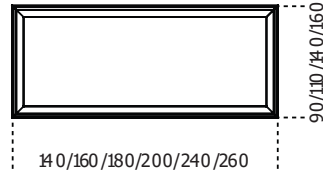

## Koy

2011

Table with 12mm tempered transparent, extralight or smoked "grigio Italia" glass top. Painted glass as per samples in the bright or satin version, on request. Aluminium structure covered by tobacco stained or wengé stained oak. Also available with embossed white or black lacquered structure or "fabric" touch effect lacquered structure in the chestnut, sand and canapa colours. The table can be equipped with a cable management with an inspectable unit with removable wooden shelves in the same colour of the structure. Available central cable management for table with 110cm minimum deep or side cable management. Available while stocks last.

Cm (L x W x H)	Inches (L x W x H)
140 x 90 x 74	55¼ x 35½ x 29¼
160 x 90 x 74	63 x 35½ x 29¼
180 x 90 x 74	71 x 35½ x 29¼
200 x 90 x 74	78¾ x 35½ x 29¼
220 x 90 x 74	86¾ x 35½ x 29¼
140 x 110 x 74	55¼ x 43½ x 29¼
160 x 110 x 74	63 x 43½ x 29¼
180 x 110 x 74	71 x 43½ x 29¼
200 x 110 x 74	78¾ x 43½ x 29¼
220 x 110 x 74	86¾ x 43½ x 29¼
240 x 110 x 74	94½ x 43½ x 29¼
260 x 110 x 74	102½ x 43½ x 29¼
160 x 140 x 74	63 x 55¼ x 29¼
180 x 140 x 74	71 x 55¼ x 29¼
180 x 160 x 74	71 x 63 x 29¼

140 x 140 x 74  
160 x 160 x 74  
180 x 180 x 74

55¼ x 55¼ x 29¼  
63 x 63 x 29¼  
71 x 71 x 29¼