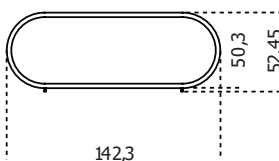

## Kumi Comò

2020

Night unit with doors and drawers. Structure in black open pore stained wood. Fronts and sides clad with hand-knurled border. Lateral doors supplied with inside wooden shelf. Top available in bevelled natural polished Calacatta Vagli Oro, Verde Alpi, satin Arabescato Orobico Rosso marble or 6mm tempered bright black painted glass. Handles and metal parts lacquered in the "fango" colour.

Cm (L x W x H)	Inches (L x W x H)
143 x 50 x 75	56½ x 19¾ x 29¾
194 x 50 x 75	76½ x 19¾ x 29¾