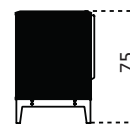

## Kumi Comò

2020

Night unit with doors and drawers. Structure in black open pore stained wood. Fronts and sides clad with hand-knurled border. Lateral doors supplied with inside wooden shelf. Top available in bevelled natural polished Calacatta Vagli Oro, Verde Alpi, satin Arabescato Orobico Rosso marble or 6mm tempered bright black painted glass. Handles and metal parts lacquered in the "fango" colour.

Cm (L x W x H)	Inches (L x W x H)
143 x 50 x 75	56½ x 19¾ x 29¾
194 x 50 x 75	76½ x 19¾ x 29¾