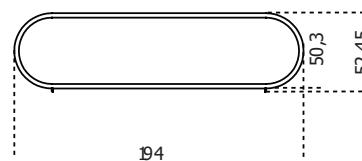

## Kumi Comò

2020

Night unit with doors and drawers. Structure in black open pore stained wood. Fronts and sides clad with hand-knurled border. Lateral doors supplied with inside wooden shelf. Top available in bevelled natural polished Calacatta Vagli Oro, Verde Alpi, satin Arabescato Orobico Rosso marble or 6mm tempered bright black painted glass. Handles and metal parts lacquered in the "fango" colour.

Cm (L x W x H)	Inches (L x W x H)
143 x 50 x 75	56½ x 19¾ x 29¾
194 x 50 x 75	76½ x 19¾ x 29¾