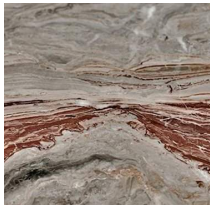

## Kumi Comò

2020

Night unit with doors and drawers. Structure in black open pore stained wood. Fronts and sides clad with hand-knurled border. Lateral doors supplied with inside wooden shelf. Top available in bevelled natural polished Calacatta Vagli Oro, Verde Alpi, satin Arabescato Orobico Rosso marble or 6mm tempered bright black painted glass. Handles and metal parts lacquered in the "fango" colour.

### Marble

Calacatta Vagli  
Oro

Orobico  
Arabescato Rosso

Verde Alpi

### Metal

Wooden  
lacquered  
"fango" colour