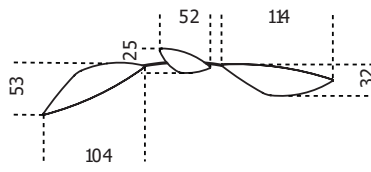

Leaf

2012

System of 6mm extralight or 5mm smoked "grigio Italia" bevelled mirrors fixed on panels on different tilts. Available as per standard compositions. Chromed or burnished lacquered metal joint structure.

Cm (L x W x H)

Composizione 1 / Composition 1

215 x 200

Composizione 2 / Composition 2

180 x 235

Inches (L x W x H)

Composizione 1 / Composition 1

84³/₄ x 78³/₄

Composizione 2 / Composition 2

71 x 92³/₄

Composizione 1
Composition 1

Composizione 2
Composition 2

Finishings

Glass

Extralight mirror

Grigio "Italia"
mirror