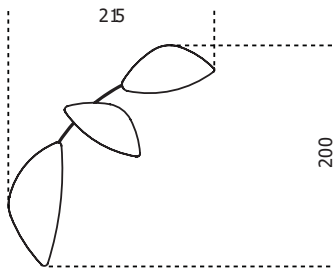

Leaf

2012

System of 6mm extralight or 5mm smoked "grigio Italia" bevelled mirrors fixed on panels on different tilts. Available as per standard compositions. Chromed or burnished lacquered metal joint structure.

Cm (L x W x H)

Composizione 1 / Composition 1

215 x 200

Composizione 2 / Composition 2

180 x 235

Inches (L x W x H)

Composizione 1 / Composition 1

84³/₄ x 78³/₄

Composizione 2 / Composition 2

71 x 92³/₄

Composizione 1
Composition 1

Composizione 2
Composition 2

Finishings

Glass

Extralight mirror

Grigio "Italia"
mirror