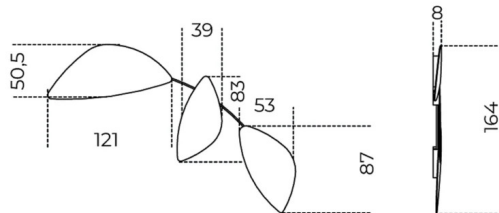

Leaf

Ricardo Bello Dias
2012

System of 6mm extralight or 5mm smoked "grigio Italia" bevelled mirrors fixed on panels on different tilts. Available as per standard compositions. Chromed or burnished lacquered metal joint structure.

Cm (L x P x H)

215 x 200 x 0

180 x 235 x 0

Inches (L x P x H)

84³/₄ x 78³/₄ x 0

71 x 92³/₄ x 0

Composizione 1
Composition 1

Composizione 2
Composition 2