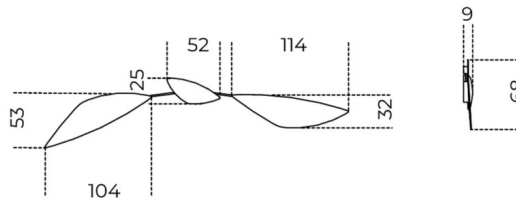

Leaf

Ricardo Bello Dias
2012

System of 6mm extralight or 5mm smoked "grigio Italia" bevelled mirrors fixed on panels on different tilts. Available as per standard compositions. Chromed or burnished lacquered metal joint structure.

Cm (L x P x H)

215 x 200 x 0

180 x 235 x 0

Inches (L x P x H)

84³/₄ x 78³/₄ x 0

71 x 92³/₄ x 0

Composizione 1
Composition 1

Composizione 2
Composition 2