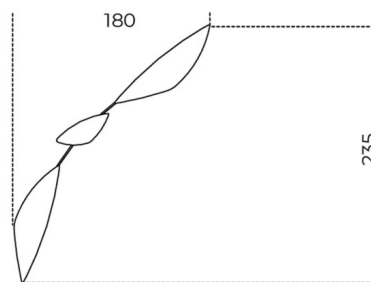

Leaf

Ricardo Bello Dias
2012

System of 6mm extralight or 5mm smoked "grigio Italia" bevelled mirrors fixed on panels on different tilts. Available as per standard compositions. Chromed or burnished lacquered metal joint structure.

Cm (L x P x H)

215 x 200 x 0

180 x 235 x 0

Inches (L x P x H)

84³/₄ x 78³/₄ x 0

71 x 92³/₄ x 0

Composizione 1
Composition 1

Composizione 2
Composition 2