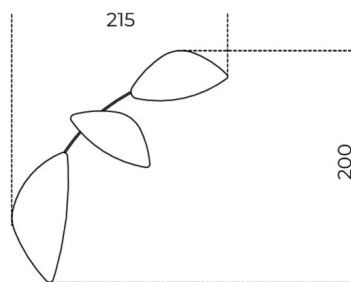

Leaf

Ricardo Bello Dias
2012

System of 6mm extralight or 5mm smoked "grigio Italia" bevelled mirrors fixed on panels on different tilts. Available as per standard compositions. Chromed or burnished lacquered metal joint structure.

Cm (L x P x H)

215 x 200 x 0

180 x 235 x 0

Inches (L x P x H)

84³/₄ x 78³/₄ x 0

71 x 92³/₄ x 0

Composizione 1
Composition 1

Composizione 2
Composition 2