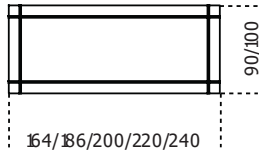

Lord XL

Finishings

Glass