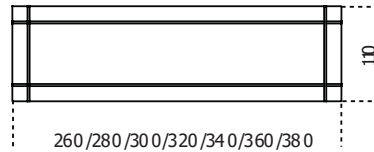

Lord XL

Finishings

Glass