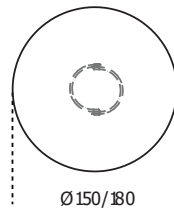

Manto

2020

Table with top in “Colore” Frisé Walnut herringbone wood inlay and 60mm black bevelled edge. Also available with inlay top in “Colore” Frisé Walnut or dark grey Frisé Maple with 60mm bevelled edge in the same finish. Curved base with bright brass button. Available version “total color” with top and curved base with metal button glossy lacquered in the colours Rosso Persia”, “Grigio Londra”, “Nero Giza”, “Bianco Camargue”, “Verde Provenza”, “Blu Pacifico”, “Bordeaux Etruria” or “Rosa Jaipur”. Resting Lazy Susan on request, available in the same finish of the top.

Cm (L x W x H)	Inches (L x W x H)
Ø150 x 73	Ø59¼ x 28¾
Ø180 x 73	Ø71 x 28¾
Lazy Susan	Lazy Susan
Ø70	Ø27¾
Ø100	Ø39½

Ø 150/180

Ø 150/180

Ø 150/180

Ø 70/100

Ø 70/100

Bisello nero
Black bevelled

"Total color"