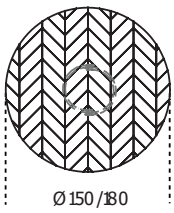

Manto

2020

Table with top in “Colore” Frisé Walnut herringbone wood inlay and 60mm black bevelled edge. Also available with inlay top in “Colore” Frisé Walnut or dark grey Frisé Maple with 60mm bevelled edge in the same finish. Curved base with bright brass button. Available version “total color” with top and curved base with metal button glossy lacquered in the colours Rosso Persia”, “Grigio Londra”, “Nero Giza”, “Bianco Camargue”, “Verde Provenza”, “Blu Pacifico”, “Bordeaux Etruria” or “Rosa Jaipur”. Resting Lazy Susan on request, available in the same finish of the top.

Cm (L x W x H)	Inches (L x W x H)
Ø150 x 73	Ø59¼ x 28¾
Ø180 x 73	Ø71 x 28¾
Lazy Susan	Lazy Susan
Ø70	Ø27¾
Ø100	Ø39½

Ø 150/180

Ø 150/180

Ø 150/180

Ø 70/100

Ø 70/100

Bisello nero
Black bevelled

"Total color"