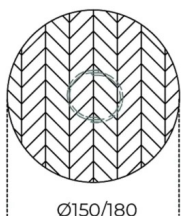

Manto

Pietro Russo
2020

Table with top in "Colore" Frisé Walnut herringbone wood inlay and 60mm black bevelled edge. Also available with inlay top in "Colore" Frisé Walnut or dark grey Frisé Maple with 60mm bevelled edge in the same finish. Curved base with bright brass button. Available version "total color" with top and curved base with metal button glossy lacquered in the colours "Bianco Camargue", "Sabbia del Nilo", "Rosa Jaipur", "Rosso Persia", "Bordeaux Etruria", "Verde Provenza", "Blu Pacifico", "Grigio Londra", "Nero Giza". Resting Lazy Susan on request, available in the same finish of the top.

Dimensioni / size

Cm (Ø x H)

150 x 73

180 x 73

70 x 0

100 x 0

Dimensioni / size

Inches (Ø x H)

59¼ x 28¾

71 x 28¾

27¾ x 0

39½ x 0

Ø150/180

Ø150/180

Ø150/180

Ø70/100