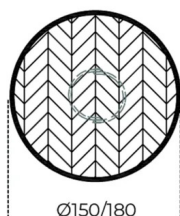

Manto

Pietro Russo
2020

Table with top in "Colore" Frisé Walnut herringbone wood inlay and 60mm black bevelled edge. Also available with inlay top in "Colore" Frisé Walnut or dark grey Frisé Maple with 60mm bevelled edge in the same finish. Curved base with bright brass button. Available version "total color" with top and curved base with metal button glossy lacquered in the colours "Bianco Camargue", "Sabbia del Nilo", "Rosa Jaipur", "Rosso Persia", "Bordeaux Etruria", "Verde Provenza", "Blu Pacifico", "Grigio Londra", "Nero Giza". Resting Lazy Susan on request, available in the same finish of the top.

Dimensioni / size

Cm (Ø x H)

150 x 73

180 x 73

70 x 0

100 x 0

Dimensioni / size

Inches (Ø x H)

59¼ x 28¾

71 x 28¾

27¾ x 0

39½ x 0

Ø150/180

Ø150/180

Ø150/180

Ø70/100