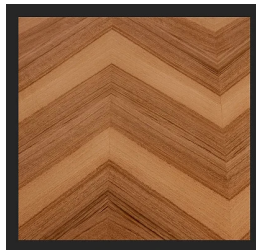

Manto

Pietro Russo
2020

Table with top in "Colore" Frisé Walnut herringbone wood inlay and 60mm black bevelled edge. Also available with inlay top in "Colore" Frisé Walnut or dark grey Frisé Maple with 60mm bevelled edge in the same finish. Curved base with bright brass button. Available version "total color" with top and curved base with metal button glossy lacquered in the colours "Bianco Camargue", "Sabbia del Nilo", "Rosa Jaipur", "Rosso Persia", "Bordeaux Etruria", "Verde Provenza", "Blu Pacifico", "Grigio Londra", "Nero Giza". Resting Lazy Susan on request, available in the same finish of the top.

Ø70/100

Bisello nero
Black bevelled

"Total color"

Lazy Susan

Lazy Susan
"total color"

Finishes

Wood

Maple Frisé dark grey

"Bianco Camargue"
glossy lacquered

"Blu Pacifico" glossy
lacquered

"Bordeaux Etruria"
glossy lacquered

"Grigio Londra" glossy
lacquered

"Nero Giza" glossy
lacquered

"Colore" Frisé walnut

"Colore" Frisé Walnut
with black beveled edge