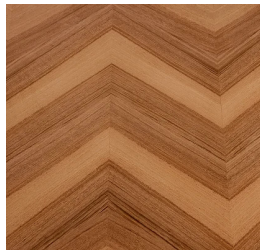

Manto

Pietro Russo
2020

Table with top in "Colore" Frisé Walnut herringbone wood inlay and 60mm black bevelled edge. Also available with inlay top in "Colore" Frisé Walnut or dark grey Frisé Maple with 60mm bevelled edge in the same finish. Curved base with bright brass button. Available version "total color" with top and curved base with metal button glossy lacquered in the colours "Bianco Camargue", "Sabbia del Nilo", "Rosa Jaipur", "Rosso Persia", "Bordeaux Etruria", "Verde Provenza", "Blu Pacifico", "Grigio Londra", "Nero Giza". Resting Lazy Susan on request, available in the same finish of the top.

Ø70/100

Bisello nero
Black bevelled

"Total color"

Lazy Susan

Lazy Susan
"total color"

Finishes

Wood

Maple Frisé dark grey

"Bianco Camargue"
glossy lacquered

"Blu Pacifico" glossy
lacquered

"Bordeaux Etruria"
glossy lacquered

"Grigio Londra" glossy
lacquered

"Nero Giza" glossy
lacquered

"Colore" Frisé walnut

"Colore" Frisé Walnut
with black beveled edge