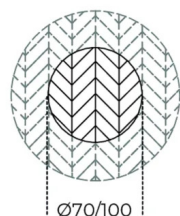

Manto

Pietro Russo
2020

Table with top in "Colore" Frisé Walnut herringbone wood inlay and 60mm black bevelled edge. Also available with inlay top in "Colore" Frisé Walnut or dark grey Frisé Maple with 60mm bevelled edge in the same finish. Curved base with bright brass button. Available version "total color" with top and curved base with metal button glossy lacquered in the colours "Bianco Camargue", "Sabbia del Nilo", "Rosa Jaipur", "Rosso Persia", "Bordeaux Etruria", "Verde Provenza", "Blu Pacifico", "Grigio Londra", "Nero Giza". Resting Lazy Susan on request, available in the same finish of the top.

Dimensioni / size

Cm (Ø x H)

150 x 73

180 x 73

70 x 0

100 x 0

Dimensioni / size

Inches (Ø x H)

59¼ x 28¾

71 x 28¾

27¾ x 0

39½ x 0

Ø150/180

Ø150/180

Ø150/180

Ø70/100