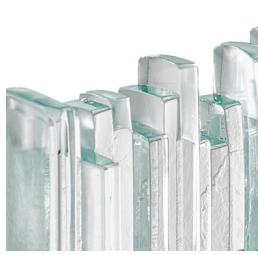

NEW

Available version with 15mm bright painted glass top as per samples or with wooden top covered by aluminium leaf "Saturno Siderale" applied by hand with an exclusive treatment.
Also available handmade legs with glass slats in amethyst and pearl grey colors.

Piano in vetro
Glass top

Piano in acciaio
Steel top

Finishes

Glass

Bright white

Bright blue-grey

Bright cadet blue

Bright cement

Bright champagne

Bright rose powder

Amethyst glass slats

Extralight glass slats

Pearl grey glass slats

Bright taupe

Bright dark grey

Bright liquorice

Bright black

Bright olive

Bright green-grey

Bright mink

Wood

"Saturno Siderale"

Metal

Bright stainless steel