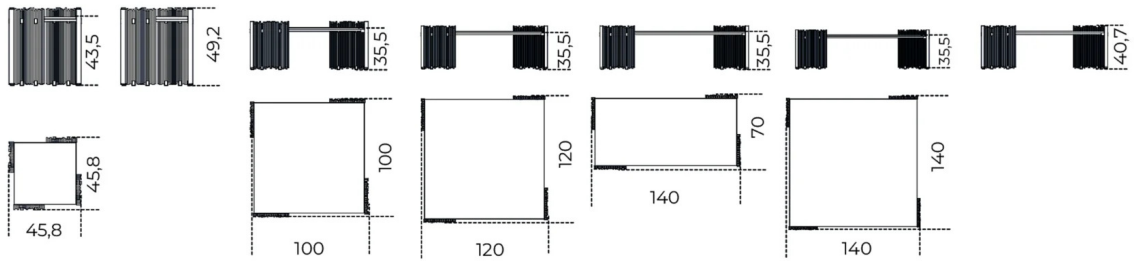

Piano in vetro
Glass top