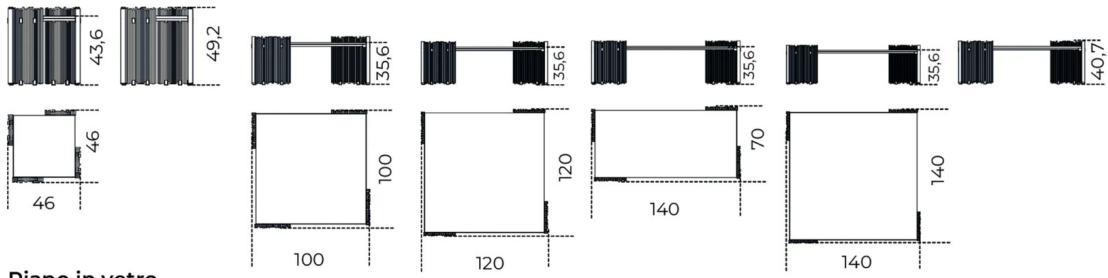


Mirage

Studiopepe
2025

Coffee table with bright stainless steel top and legs handmade with 8mm extralight glass slats fused and arranged at different heights and with different sizes. Metal parts in bright stainless steel.
As these are handcrafted products, the measurements may vary due to the fusion of the glass.

NEW

Available version with 15mm bright painted glass top as per samples or with wooden top covered by aluminium leaf "Saturno Siderale" applied by hand with an exclusive treatment.
Also available handmade legs with glass slats in amethyst and pearl grey colors.

Cm (L x P x H)

46.5 x 46.5 x 49,2
100 x 100 x 40,7
120 x 120 x 40,7
140 x 70 x 40,7
140 x 140 x 40,7

Inches (L x P x H)

18½ x 18½ x 19½
39½ x 39½ x 16¼
47¾ x 47¾ x 16¼
55¼ x 27¾ x 16¼
55¼ x 55¼ x 16¼

Piano in legno
Wood top